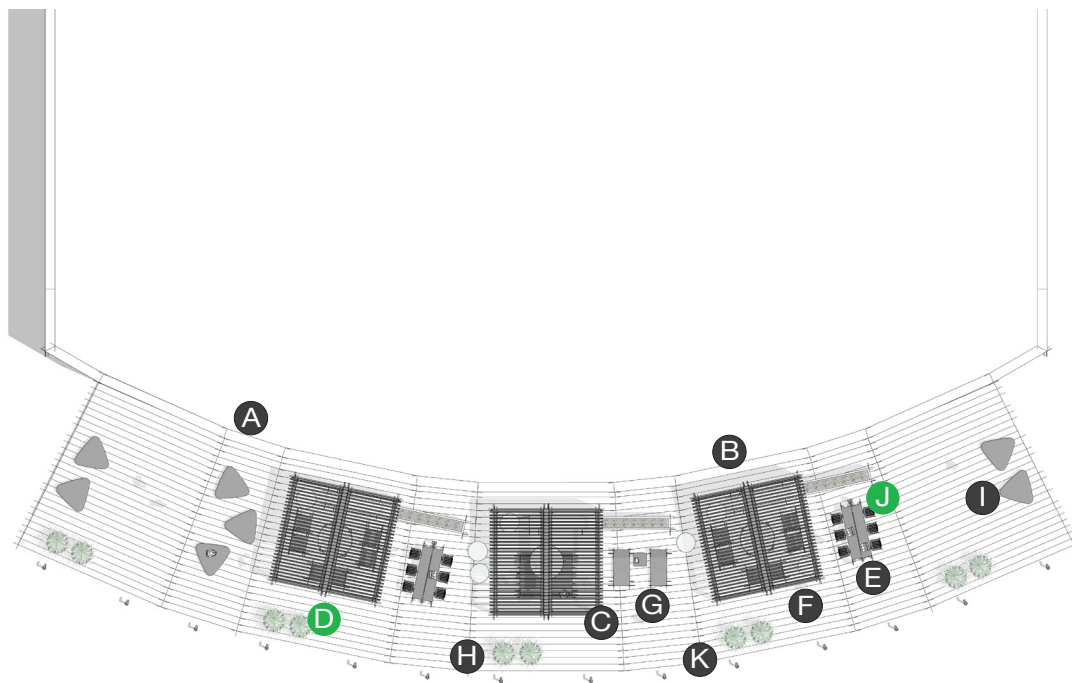

Upfit | landscapeforms.com

landscapeforms®

PLAY APPLICATION

ROOFTOP DECK (RD)

PLACE: ROOFTOP DECK

A space that encourages outdoor use within the built environment for a range of activities, from dining and socializing to working.

PRIMARY INSIGHT: MAKE MEMORABLE EXPERIENCES

Make memorable experiences with purposeful placement of physical elements that fully engage the senses.

VIEW #3

Play

RD

Upfit | landscapeforms.com

landscapeforms®

PLAY APPLICATION ROOFTOP DECK (RD)

PLAN

ELEVATION

ELEMENTS, ATTRIBUTES, AND USER EXPERIENCE

- A** A trio of [Upfit](#) structures become pergolas on the rooftop deck, providing shelter, amenities, and a sense of place in an outdoor setting.
- B** Upfit slatted panels offer visual privacy for occupants from inside the building and adjacent pergolas.
- C** The Upfit louvered roof provides protection from wind and sun; weather management offers control of sun and shade levels and rain protection.
- D** Power for overhead lighting is delivered through Upfit's posts and beams. Charging access points can also be located near tables and chairs.
- E** [Harvest standing-height tables](#) with [Chipman stools](#) offer generous surface for dining or working.
- F** [Cochran tables](#) and [lounging chairs](#) within the interior of Upfit create conversation groupings around the fireplace.
- G** [Cochran chaise lounges](#) offer places to relax and enjoy unobstructed views of the sky.
- H** Pairs of [Kornegay Mex Bold planters](#) dot the deck's outer boundary and introduce touches of color.
- I** Groupings of [Extasi benches](#) create informal perching zones at entrances to the building.
- J** [Charging stations](#) adjacent to Harvest tables provide power access for people working or browsing at the tables.
- K** [Torres path lights](#) define the edge of the deck steps.