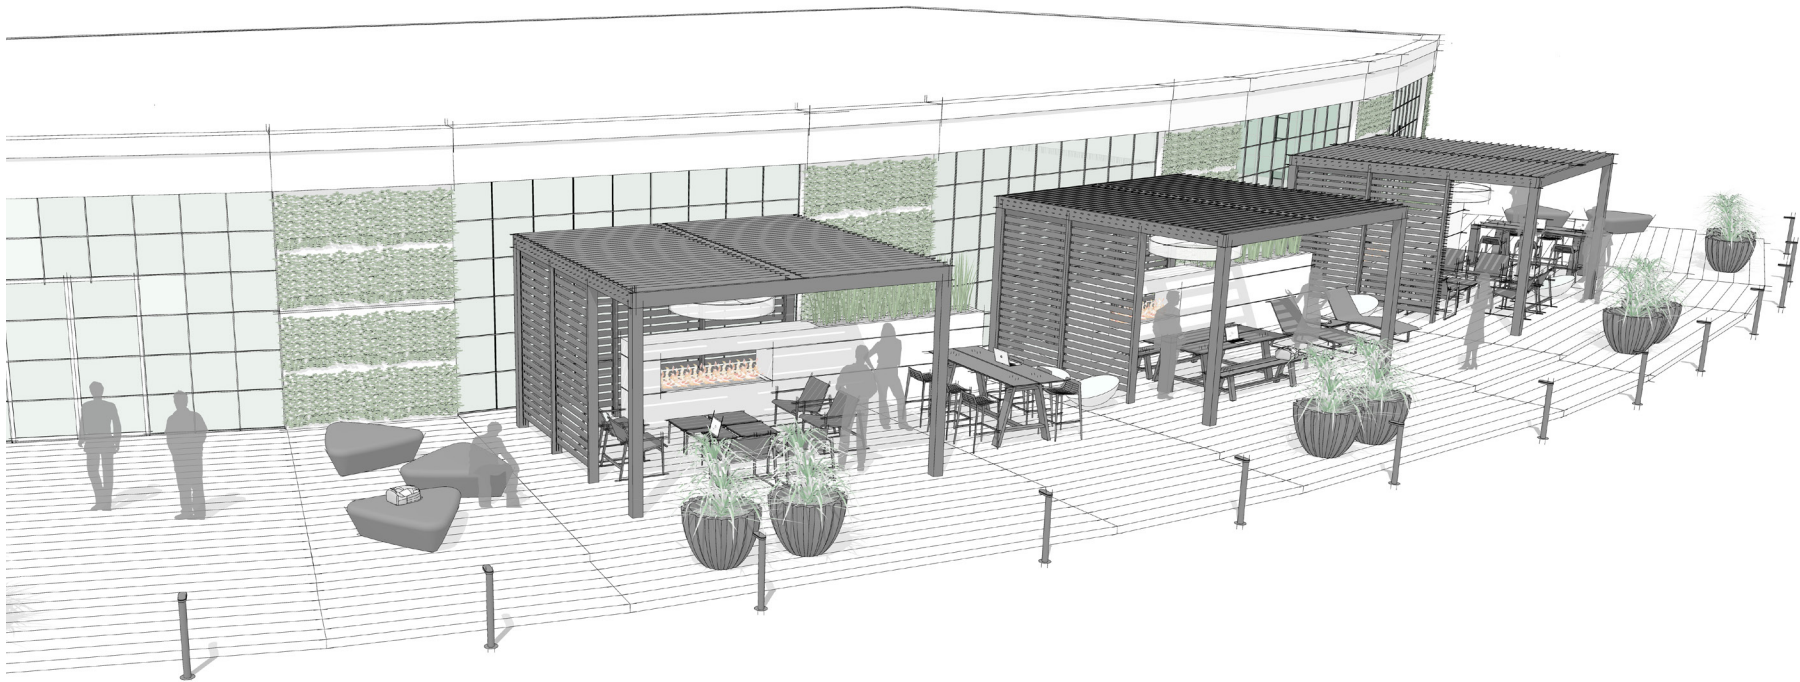

PLAY APPLICATION ROOFTOP DECK (RD)

VIEW #1

Play

RD

Upfit | landscapeforms.com

landscapeforms®

PLAY APPLICATION ROOFTOP DECK (RD)

VIEW #2

Play

RD

Upfit | landscapeforms.com

landscapeforms®

PLAY APPLICATION ROOFTOP DECK (RD)

VIEW #3

Play

RD

Upfit | landscapeforms.com

landscapeforms®

PLAY APPLICATION

ROOFTOP DECK (RD)

PLACE: ROOFTOP DECK

A space that encourages outdoor use within the built environment for a range of activities, from dining and socializing to working.

PLAY APPLICATION ROOFTOP DECK (RD)

PLAN

ELEVATION

ELEMENTS, ATTRIBUTES, AND USER EXPERIENCE

- A** A trio of [Upfit](#) structures become pergolas on the rooftop deck, providing shelter, amenities, and a sense of place in an outdoor setting.
- B** Upfit slatted panels offer visual privacy for occupants from inside the building and adjacent pergolas.
- C** The Upfit louvered roof provides protection from wind and sun; weather management offers control of sun and shade levels and rain protection.
- D** Power for overhead lighting is delivered through Upfit's posts and beams. Charging access points can also be located near tables and chairs.
- E** [Harvest standing-height tables](#) with [Chipman stools](#) offer generous surface for dining or working.
- F** [Cochran tables](#) and [lounging chairs](#) within the interior of Upfit create conversation groupings around the fireplace.
- G** [Cochran chaise lounges](#) offer places to relax and enjoy unobstructed views of the sky.
- H** Pairs of [Kornegay Mex Bold planters](#) dot the deck's outer boundary and introduce touches of color.
- I** Groupings of [Extasi benches](#) create informal perching zones at entrances to the building.
- J** [Charging stations](#) adjacent to Harvest tables provide power access for people working or browsing at the tables.
- K** [Torres path lights](#) define the edge of the deck steps.