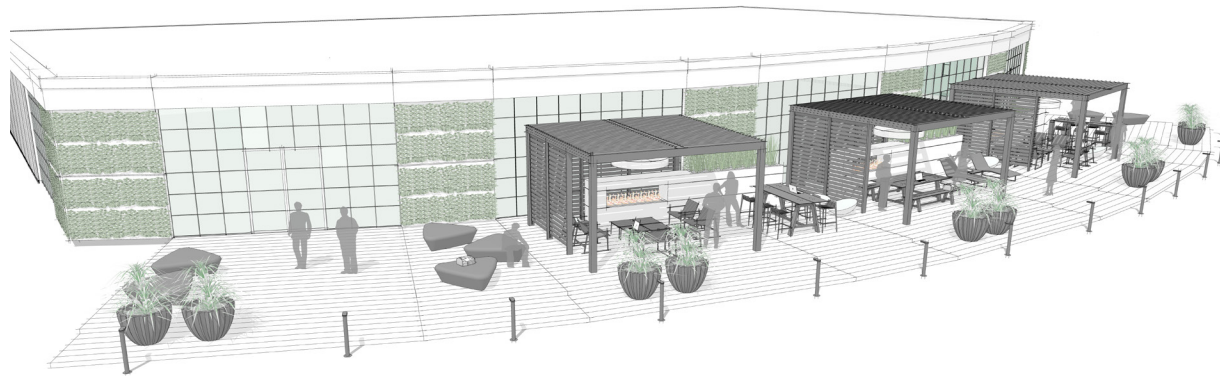

PLAY APPLICATION ROOFTOP DECK (RD)

VIEW #1

Play

RD

Upfit | landscapeforms.com

landscapeforms®

PLAY APPLICATION ROOFTOP DECK (RD)

VIEW #2

Play

RD

Upfit | landscapeforms.com

landscapeforms®

PLAY APPLICATION ROOFTOP DECK (RD)

VIEW #3

Play

RD

Upfit | landscapeforms.com

landscapeforms®

PLAY APPLICATION

ROOFTOP DECK (RD)

PLACE: ROOFTOP DECK

A space that encourages outdoor use within the built environment for a range of activities, from dining and socializing to working.

PLAY APPLICATION ROOFTOP DECK (RD)

PLAN

ELEVATION

ELEMENTS, ATTRIBUTES, AND USER EXPERIENCE

- A** A trio of [Upfit](#) structures become pergolas on the rooftop deck, providing shelter, amenities, and a sense of place in an outdoor setting.
- B** Upfit slatted panels offer visual privacy for occupants from inside the building and adjacent pergolas.
- C** The Upfit louvered roof provides protection from wind and sun; weather management offers control of sun and shade levels and rain protection.
- D** Power for overhead lighting is delivered through Upfit's posts and beams. Charging access points can also be located near tables and chairs.
- E** [Harvest standing-height tables](#) with [Chipman stools](#) offer generous surface for dining or working.
- F** [Cochran tables](#) and [lounging chairs](#) within the interior of Upfit create conversation groupings around the fireplace.
- G** [Cochran chaise lounges](#) offer places to relax and enjoy unobstructed views of the sky.
- H** Pairs of [Kornegay Mex Bold planters](#) dot the deck's outer boundary and introduce touches of color.
- I** Groupings of [Extasi benches](#) create informal perching zones at entrances to the building.
- J** [Charging stations](#) adjacent to Harvest tables provide power access for people working or browsing at the tables.
- K** [Torres path lights](#) define the edge of the deck steps.