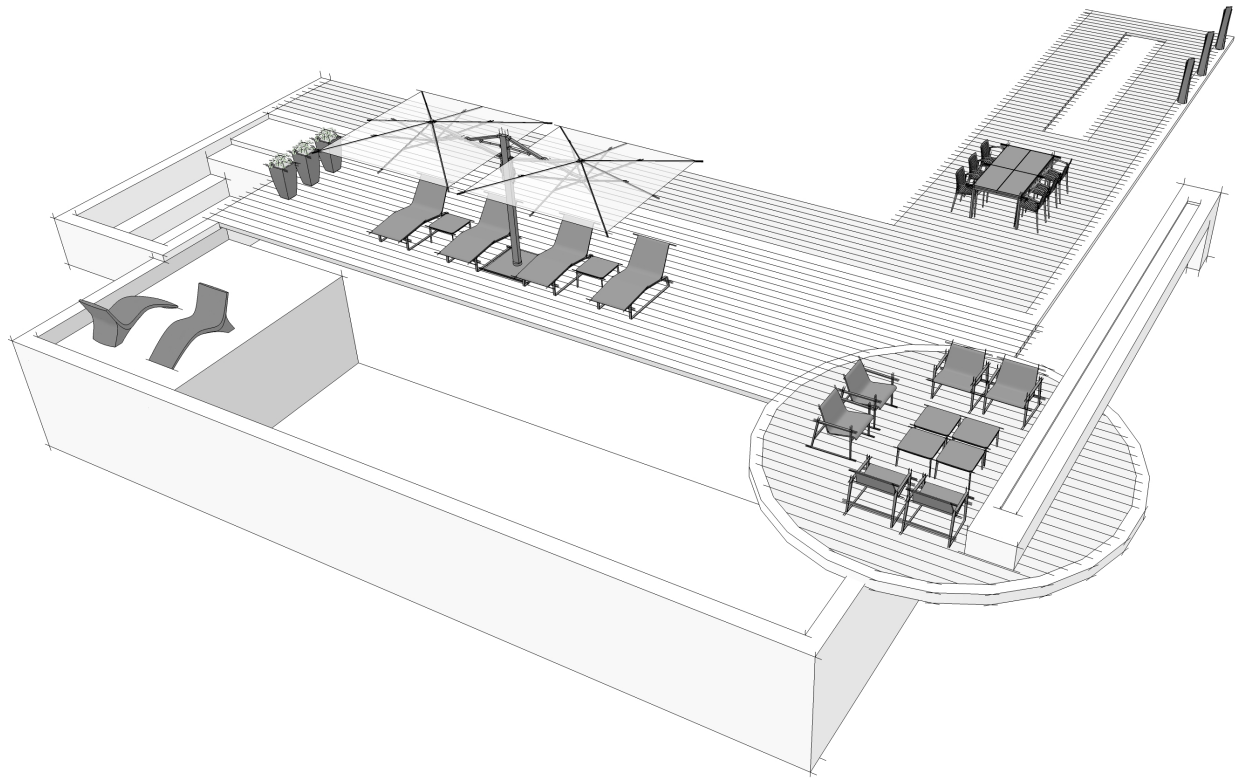

## ELEMENTS, ATTRIBUTES, AND USER EXPERIENCE

The open-air villa is designed to create an immersive lifestyle experience for guests that fully engages their senses with each of these elements:

- A** Water: A pool, hot tub, and open-air steam bath adjacent to the ocean invite guests to engage with beautiful ocean views and other elements of the natural environment.
- B** Air: Retractable doors allow local breezes to provide morning refreshment and natural cooling into the evening.
- C** Earth: Natural vegetation and topography at perimeter areas enhance the connection to nature.
- D** Fire: An architectural scale fireplace creates a cozy, home-like feel outdoors.
- E** Cochran chaise lounges, Cochran side tables, and TUUCI umbrellas offer shaded poolside comfort while enjoying ocean air.
- F** Cochran lounge chairs with Cochran side tables create a generously scaled and comfortable place to gather upon a central cantilevered deck with refreshing views of the ocean, pool, and natural landscaping.

**G H I J** next page

PLAN

ELEVATION

## ELEMENTS, ATTRIBUTES, AND USER EXPERIENCE (CONTINUED)

- G** **Chill seating** partially submerged in a shallow pool offers a refreshing place to lounge on warm afternoons.
- H** **Morrison table** and **Chipman chairs** offer an invigorating place for dining al fresco.
- I** **Guide path lighting** softly defines the edge of the arrival walkway and welcomes visitors.
- J** **Sorella planters** offer a habitat for colorful flowers and create boundaries for the deck and steam bath areas.

PLAN

PERSPECTIVE