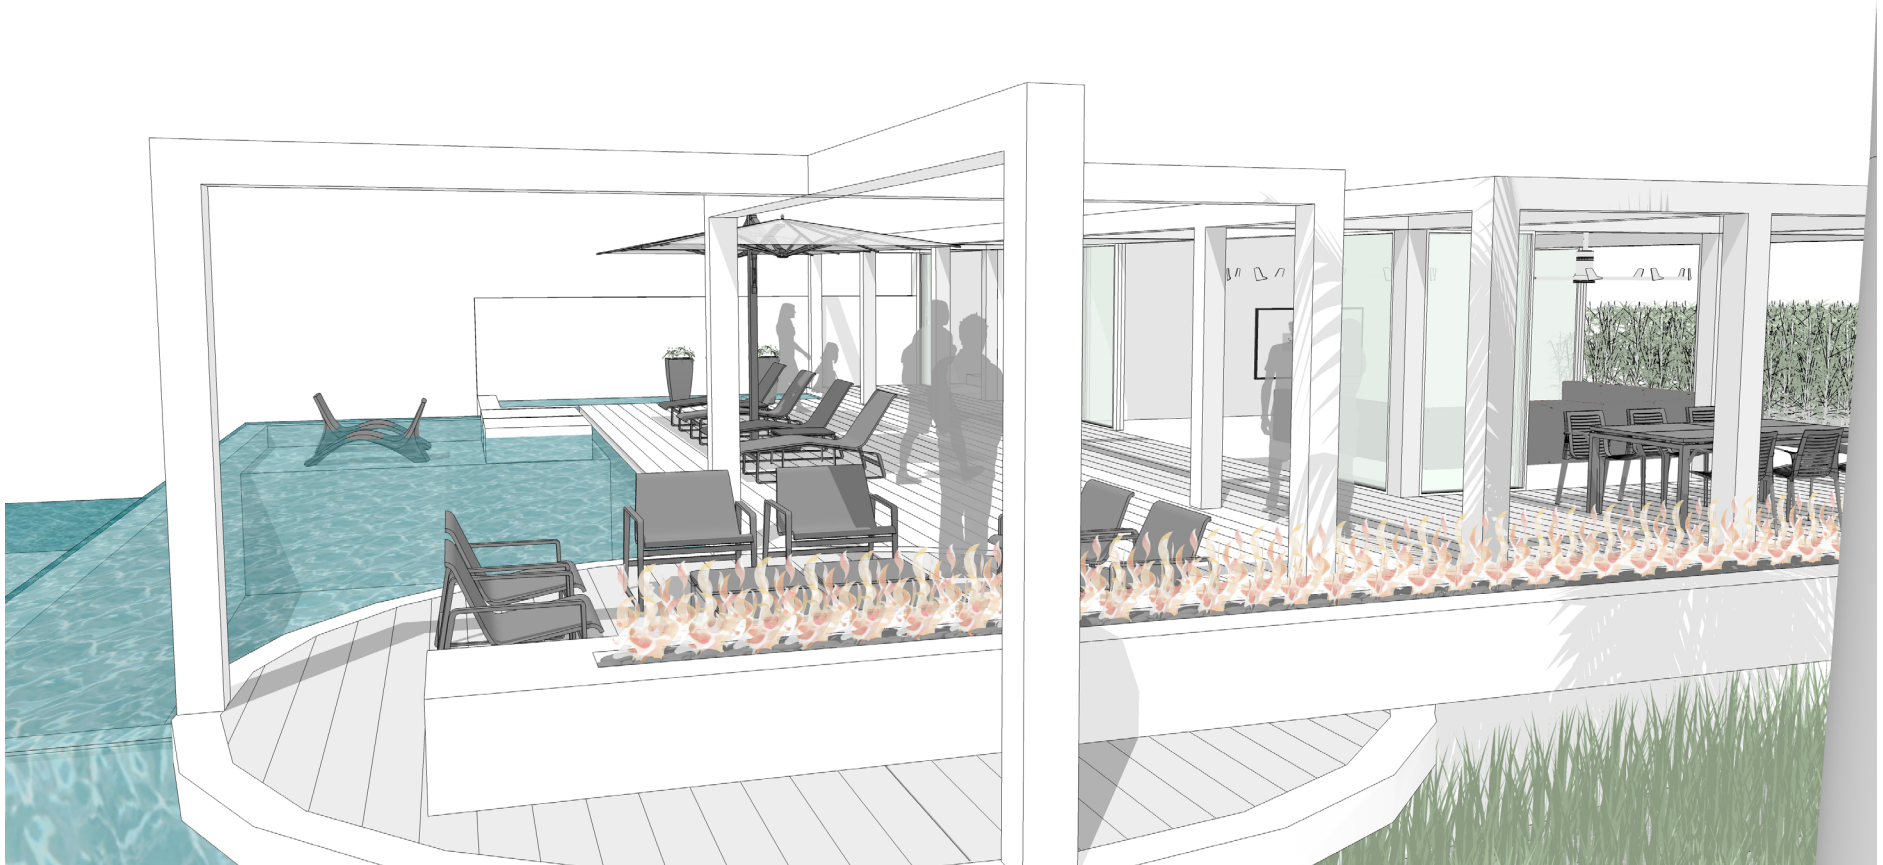

**PLAY APPLICATION**  
HOSPITALITY SPACE – RESORT VILLA (RV)

VIEW #1

**LOCATION:**  
HOSPITALITY SPACE

**PLACE:**  
RESORT VILLA

A resort villa is a vacation dwelling in a tropical setting designed to offer an immersive, open-air lifestyle experience for guests.

## ELEMENTS, ATTRIBUTES, AND USER EXPERIENCE

The open-air villa is designed to create an immersive lifestyle experience for guests that fully engages their senses with each of these elements:

- A** Water: A pool, hot tub, and open-air steam bath adjacent to the ocean invite guests to engage with beautiful ocean views and other elements of the natural environment.
- B** Air: Retractable doors allow local breezes to provide morning refreshment and natural cooling into the evening.
- C** Earth: Natural vegetation and topography at perimeter areas enhance the connection to nature.
- D** Fire: An architectural scale fireplace creates a cozy, home-like feel outdoors.
- E** Cochran chaise lounges, Cochran side tables, and TUUCI umbrellas offer shaded poolside comfort while enjoying ocean air.
- F** Cochran lounge chairs with Cochran side tables create a generously scaled and comfortable place to gather upon a central cantilevered deck with refreshing views of the ocean, pool, and natural landscaping.

## ELEMENTS, ATTRIBUTES, AND USER EXPERIENCE (CONTINUED)

- G** **Chill seating** partially submerged in a shallow pool offers a refreshing place to lounge on warm afternoons.
- H** **Morrison table** and **Chipman chairs** offer an invigorating place for dining al fresco.
- I** **Guide path lighting** softly defines the edge of the arrival walkway and welcomes visitors.
- J** **Sorella planters** offer a habitat for colorful flowers and create boundaries for the deck and steam bath areas.