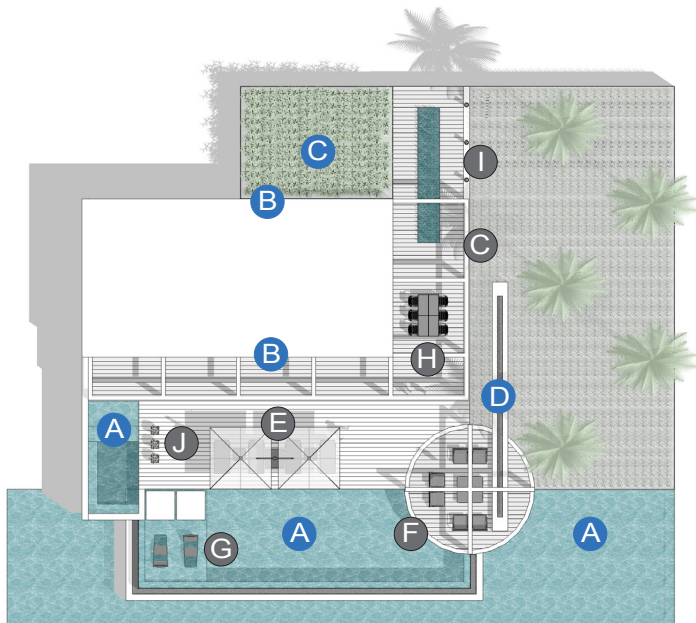

VIEW #2

PLAY

RV

landscapeforms.com

landscapeforms®

PLAN

ELEVATION

**G H I J** next page

PLAN

ELEVATION

## ELEMENTS, ATTRIBUTES, AND USER EXPERIENCE (CONTINUED)

- G** **Chill seating** partially submerged in a shallow pool offers a refreshing place to lounge on warm afternoons.
- H** **Morrison table** and **Chipman chairs** offer an invigorating place for dining al fresco.
- I** **Guide path lighting** softly defines the edge of the arrival walkway and welcomes visitors.
- J** **Sorella planters** offer a habitat for colorful flowers and create boundaries for the deck and steam bath areas.

PLAN

PERSPECTIVE