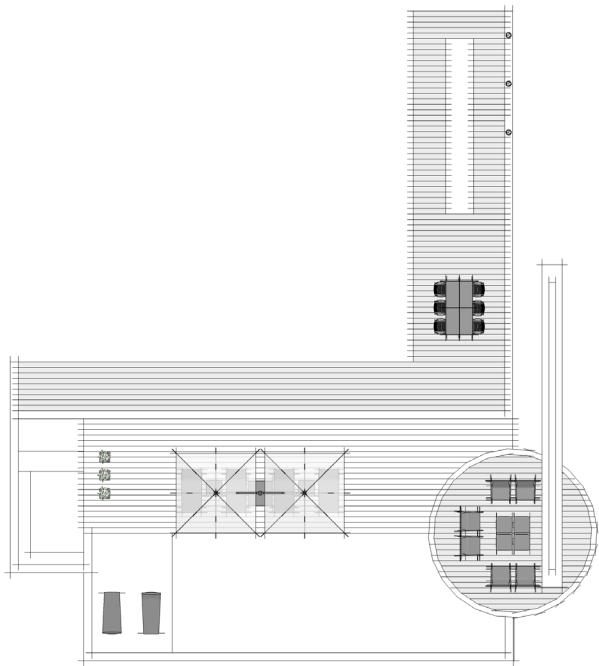

**G H I J** next page

PLAN

ELEVATION

## ELEMENTS, ATTRIBUTES, AND USER EXPERIENCE (CONTINUED)

- G** **Chill seating** partially submerged in a shallow pool offers a refreshing place to lounge on warm afternoons.
- H** **Morrison table** and **Chipman chairs** offer an invigorating place for dining al fresco.
- I** **Guide path lighting** softly defines the edge of the arrival walkway and welcomes visitors.
- J** **Sorella planters** offer a habitat for colorful flowers and create boundaries for the deck and steam bath areas.

PLAN

PERSPECTIVE