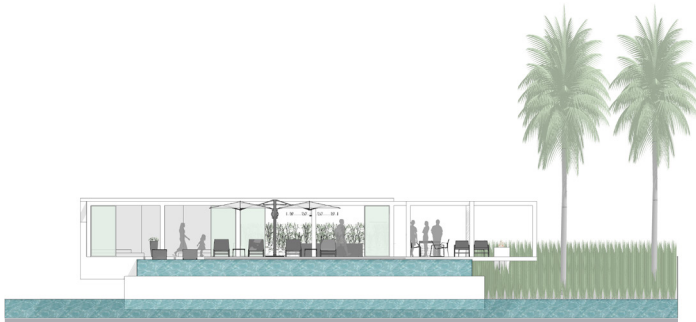

ELEVATION

ELEMENTS, ATTRIBUTES, AND USER EXPERIENCE

The open-air villa is designed to create an immersive lifestyle experience for guests that fully engages their senses with each of these elements:

- **A** Water: A pool, hot tub, and open-air steam bath adjacent to the ocean invite guests to engage with beautiful ocean views and other elements of the natural environment.
- **B** Air: Retractable doors allow local breezes to provide morning refreshment and natural cooling into the evening.
- **C** Earth: Natural vegetation and topography at perimeter areas enhance the connection to nature.
- **D** Fire: An architectural scale fireplace creates a cozy, home-like feel outdoors.
- **E** Cochran chaise lounges, Cochran side tables, and TUUCI umbrellas offer shaded poolside comfort while enjoying ocean air.
- **F** Cochran lounge chairs with Cochran side tables create a generously scaled and comfortable place to gather upon a central cantilevered deck with refreshing views of the ocean, pool, and natural landscaping.

G H I J next page