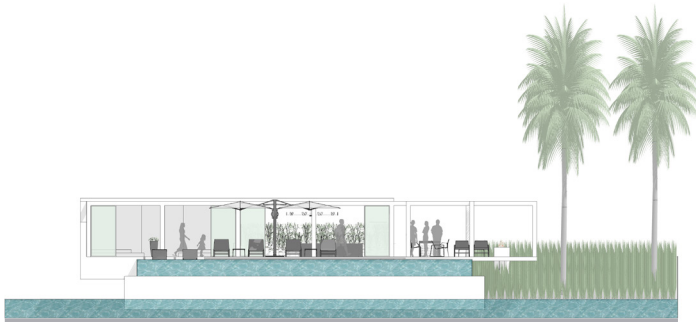

**PLAY APPLICATION**  
HOSPITALITY SPACE – RESORT VILLA (RV)

VIEW #1

**LOCATION:**  
HOSPITALITY SPACE

**PLACE:**  
RESORT VILLA

A resort villa is a vacation dwelling in a tropical setting designed to offer an immersive, open-air lifestyle experience for guests.

## ELEMENTS, ATTRIBUTES, AND USER EXPERIENCE

The open-air villa is designed to create an immersive lifestyle experience for guests that fully engages their senses with each of these elements:

- A** Water: A pool, hot tub, and open-air steam bath adjacent to the ocean invite guests to engage with beautiful ocean views and other elements of the natural environment.
- B** Air: Retractable doors allow local breezes to provide morning refreshment and natural cooling into the evening.
- C** Earth: Natural vegetation and topography at perimeter areas enhance the connection to nature.
- D** Fire: An architectural scale fireplace creates a cozy, home-like feel outdoors.
- E** Cochran chaise lounges, Cochran side tables, and TUUCI umbrellas offer shaded poolside comfort while enjoying ocean air.
- F** Cochran lounge chairs with Cochran side tables create a generously scaled and comfortable place to gather upon a central cantilevered deck with refreshing views of the ocean, pool, and natural landscaping.

**G H I J** next page

PLAN

ELEVATION

## ELEMENTS, ATTRIBUTES, AND USER EXPERIENCE (CONTINUED)

- G** **Chill seating** partially submerged in a shallow pool offers a refreshing place to lounge on warm afternoons.
- H** **Morrison table** and **Chipman chairs** offer an invigorating place for dining al fresco.
- I** **Guide path lighting** softly defines the edge of the arrival walkway and welcomes visitors.
- J** **Sorella planters** offer a habitat for colorful flowers and create boundaries for the deck and steam bath areas.