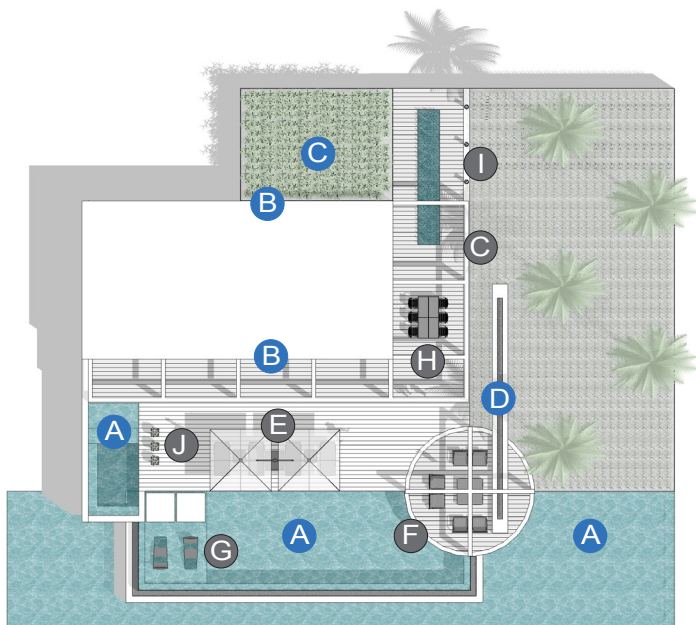

**PLAY APPLICATION**  
HOSPITALITY SPACE – RESORT VILLA (RV)

VIEW #1

**LOCATION:**  
HOSPITALITY SPACE

**PLACE:**  
RESORT VILLA

A resort villa is a vacation dwelling in a tropical setting designed to offer an immersive, open-air lifestyle experience for guests.

VIEW #2

PLAY

RV

landscapeforms.com

landscapeforms®

PLAN

ELEVATION

## ELEMENTS, ATTRIBUTES, AND USER EXPERIENCE (CONTINUED)

- G** **Chill seating** partially submerged in a shallow pool offers a refreshing place to lounge on warm afternoons.
- H** **Morrison table** and **Chipman chairs** offer an invigorating place for dining al fresco.
- I** **Guide path lighting** softly defines the edge of the arrival walkway and welcomes visitors.
- J** **Sorella planters** offer a habitat for colorful flowers and create boundaries for the deck and steam bath areas.

PLAN

PERSPECTIVE