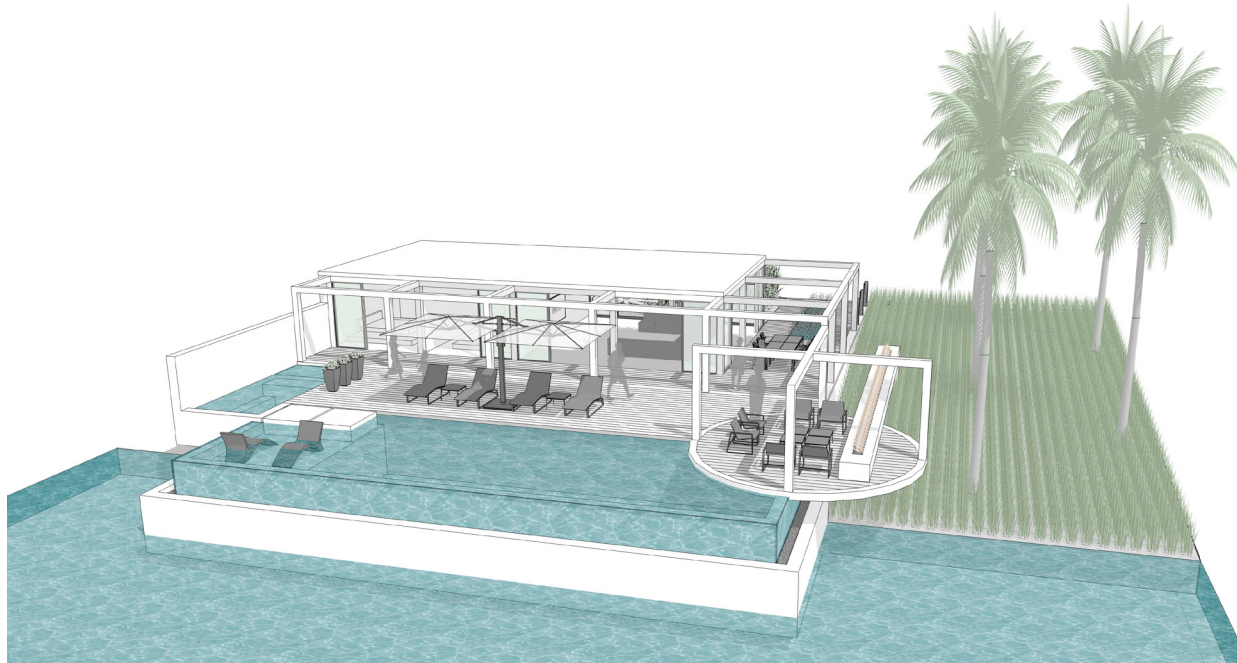

**PLAY APPLICATION**  
HOSPITALITY SPACE – RESORT VILLA (RV)

VIEW #1

**LOCATION:**  
HOSPITALITY SPACE

**PLACE:**  
RESORT VILLA

A resort villa is a vacation dwelling in a tropical setting designed to offer an immersive, open-air lifestyle experience for guests.

VIEW #2

PLAY

RV

landscapeforms.com

landscapeforms®

PLAN

ELEVATION

## ELEMENTS, ATTRIBUTES, AND USER EXPERIENCE

The open-air villa is designed to create an immersive lifestyle experience for guests that fully engages their senses with each of these elements:

- A** Water: A pool, hot tub, and open-air steam bath adjacent to the ocean invite guests to engage with beautiful ocean views and other elements of the natural environment.
- B** Air: Retractable doors allow local breezes to provide morning refreshment and natural cooling into the evening.
- C** Earth: Natural vegetation and topography at perimeter areas enhance the connection to nature.
- D** Fire: An architectural scale fireplace creates a cozy, home-like feel outdoors.
- E** Cochran chaise lounges, Cochran side tables, and TUUCI umbrellas offer shaded poolside comfort while enjoying ocean air.
- F** Cochran lounge chairs with Cochran side tables create a generously scaled and comfortable place to gather upon a central cantilevered deck with refreshing views of the ocean, pool, and natural landscaping.

## ELEMENTS, ATTRIBUTES, AND USER EXPERIENCE (CONTINUED)

- G** **Chill seating** partially submerged in a shallow pool offers a refreshing place to lounge on warm afternoons.
- H** **Morrison table** and **Chipman chairs** offer an invigorating place for dining al fresco.
- I** **Guide path lighting** softly defines the edge of the arrival walkway and welcomes visitors.
- J** **Sorella planters** offer a habitat for colorful flowers and create boundaries for the deck and steam bath areas.