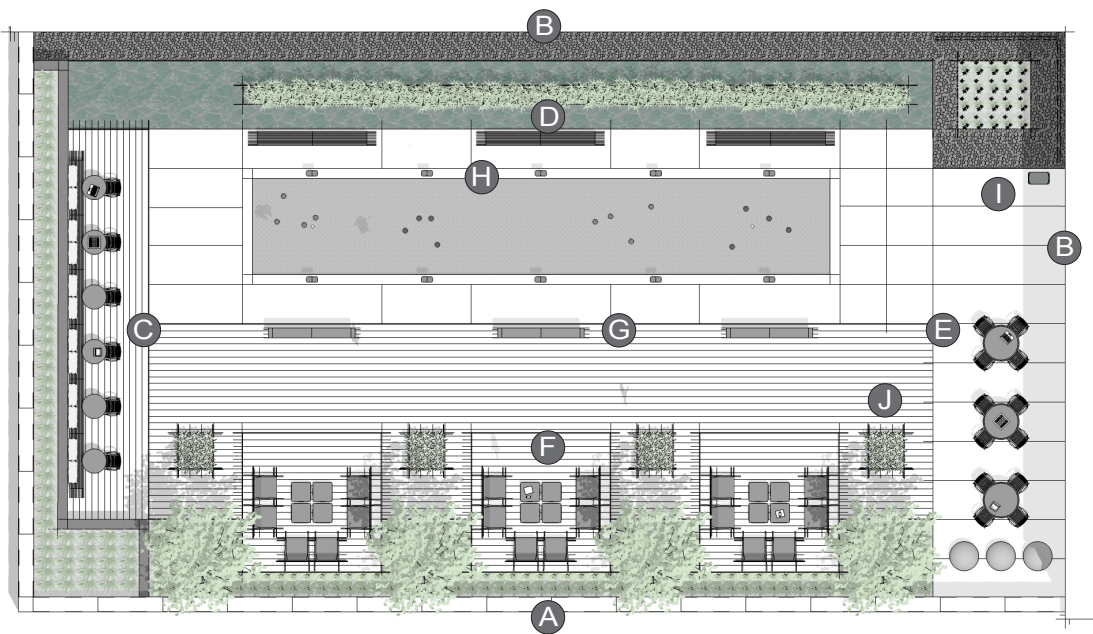

VIEW #2

PLAY

CC

landscapeforms.com

landscapeforms®

PLAN

ELEVATION

## ELEMENTS, ATTRIBUTES, AND USER EXPERIENCE

- A** The privacy created by surrounding walls creates a safe, comfortable, and rejuvenating outdoor gathering area. This space creates a central hub that fosters a sense of community among residents.
- B** Retractable doors link indoor exercise studios and activity rooms to the courtyard offering a refreshing open air experience to residents and their guests. A long water feature made from bamboo creates a Zen-like focal point that unifies the courtyard and the adjacent yoga studio.
- C** **Parallel 42 benches**, **Parc Centre tables** and **Chipman chairs** create a long array of community seating for residents and their guests to relax, socialize, and observe other courtyard activity.
- D** **Parallel 42 benches** provide convenient places to sit adjacent to a bocce ball court.
- E** **Chipman tables** and **Chipman chairs** support working, dining, socializing, or playing games.
- F** **Cochran lounge chairs** and **Cochran side tables** provide a comfortable and relaxing gathering place for residents and their guests.

**G H I J** next page

PLAN

ELEVATION