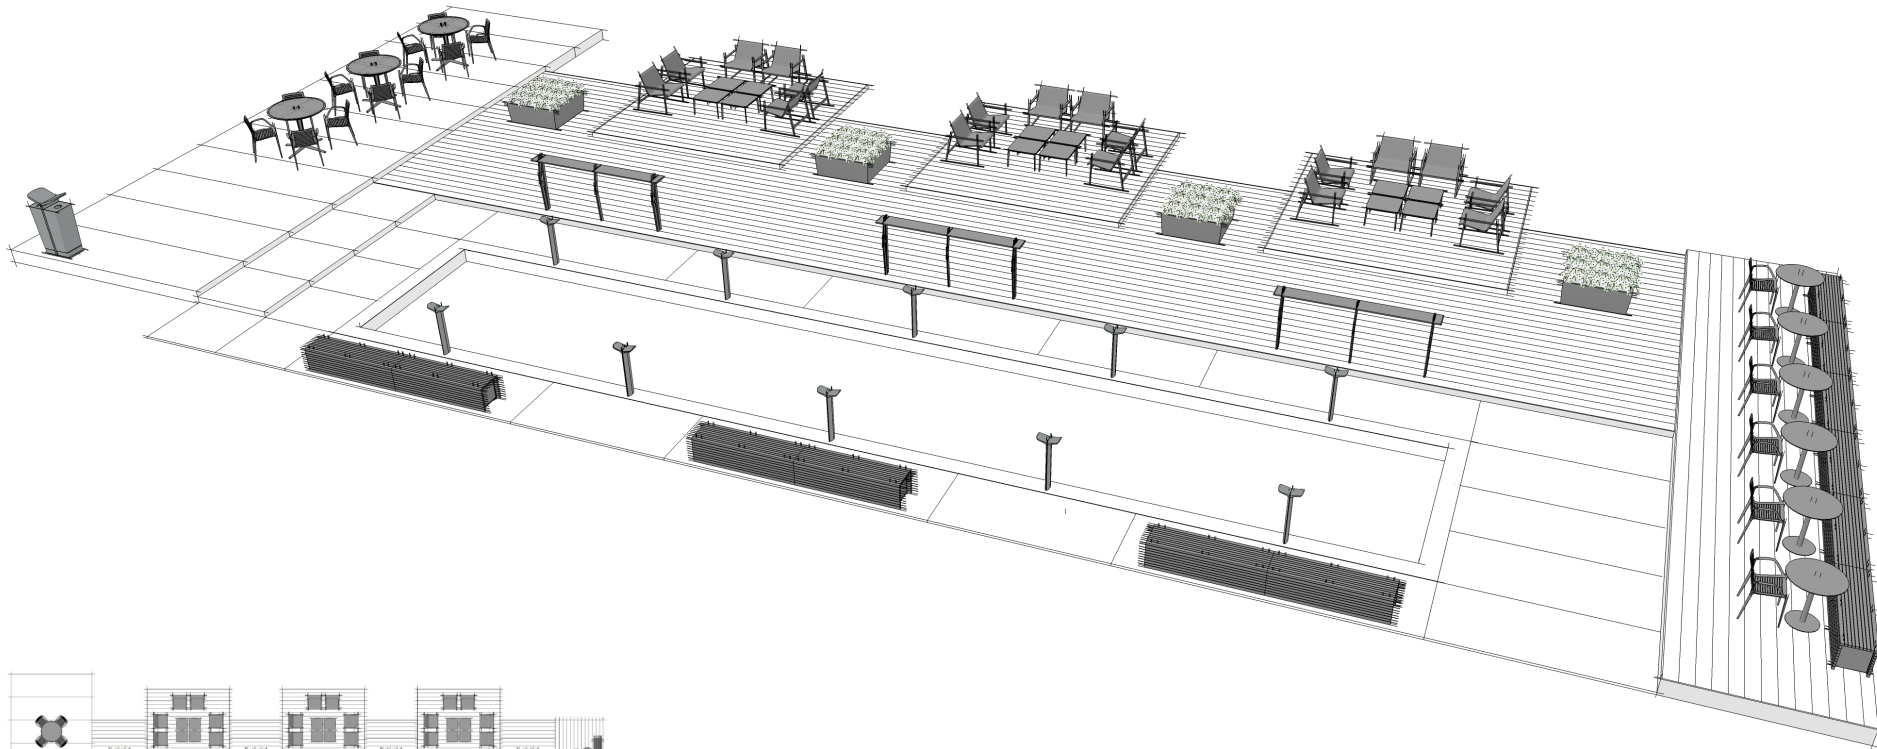

## ELEMENTS, ATTRIBUTES, AND USER EXPERIENCE

- A** The privacy created by surrounding walls creates a safe, comfortable, and rejuvenating outdoor gathering area. This space creates a central hub that fosters a sense of community among residents.
- B** Retractable doors link indoor exercise studios and activity rooms to the courtyard offering a refreshing open air experience to residents and their guests. A long water feature made from bamboo creates a Zen-like focal point that unifies the courtyard and the adjacent yoga studio.
- C** **Parallel 42 benches**, **Parc Centre tables** and **Chipman chairs** create a long array of community seating for residents and their guests to relax, socialize, and observe other courtyard activity.
- D** **Parallel 42 benches** provide convenient places to sit adjacent to a bocce ball court.
- E** **Chipman tables** and **Chipman chairs** support working, dining, socializing, or playing games.
- F** **Cochran lounge chairs** and **Cochran side tables** provide a comfortable and relaxing gathering place for residents and their guests.

**G H I J** next page

PLAN

ELEVATION

## ELEMENTS, ATTRIBUTES, AND USER EXPERIENCE (CONTINUED)

- G** *Jessie rails* provide a place to lean or perch during social events and bocce ball matches.
- H** *MultipliCITY path lighting* illuminates the bocce ball court.
- I** *MultipliCITY litters* provide attractive options to conceal and recycle waste.
- J** *Sorella planters* offer a habitat for colorful flowers and engage visual and olfactory senses.

PERSPECTIVE

PLAN