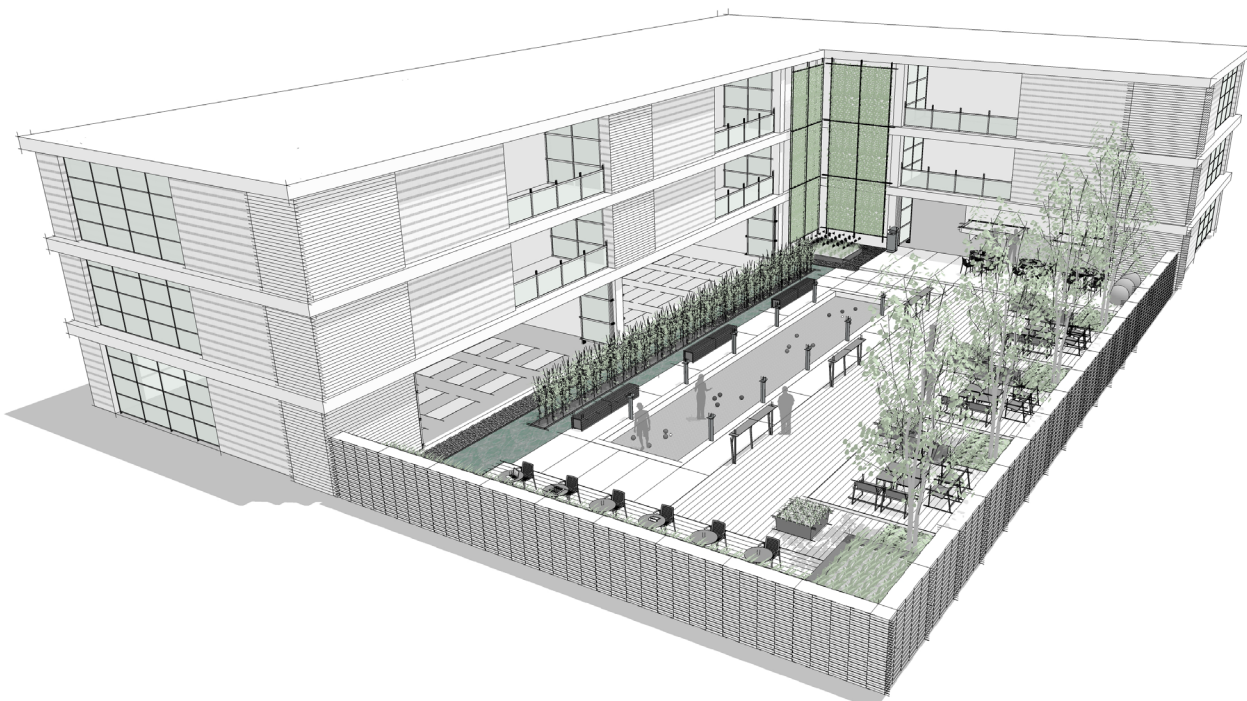

## PLAY APPLICATION RESIDENTIAL SPACE – COMMUNITY COURTYARD (CC)

VIEW #1

PLAY

CC

landscapeforms.com

landscapeforms®

**LOCATION:**  
RESIDENTIAL SPACE

**PLACE:**  
COMMUNITY COURTYARD

A community courtyard is a private area within an apartment or condominium complex designed for social and leisure activities.

**PRIMARY INSIGHT:**  
ESTABLISH A SENSE OF SECURITY

In order to fully experience mindfulness and the rejuvenating effects of outdoor spaces, people need to feel a sense of security for themselves and their belongings.

VIEW #2

PLAY

CC

landscapeforms.com

landscapeforms®

PLAN

ELEVATION

## ELEMENTS, ATTRIBUTES, AND USER EXPERIENCE

- A** The privacy created by surrounding walls creates a safe, comfortable, and rejuvenating outdoor gathering area. This space creates a central hub that fosters a sense of community among residents.
- B** Retractable doors link indoor exercise studios and activity rooms to the courtyard offering a refreshing open air experience to residents and their guests. A long water feature made from bamboo creates a Zen-like focal point that unifies the courtyard and the adjacent yoga studio.
- C** **Parallel 42 benches**, **Parc Centre tables** and **Chipman chairs** create a long array of community seating for residents and their guests to relax, socialize, and observe other courtyard activity.
- D** **Parallel 42 benches** provide convenient places to sit adjacent to a bocce ball court.
- E** **Chipman tables** and **Chipman chairs** support working, dining, socializing, or playing games.
- F** **Cochran lounge chairs** and **Cochran side tables** provide a comfortable and relaxing gathering place for residents and their guests.