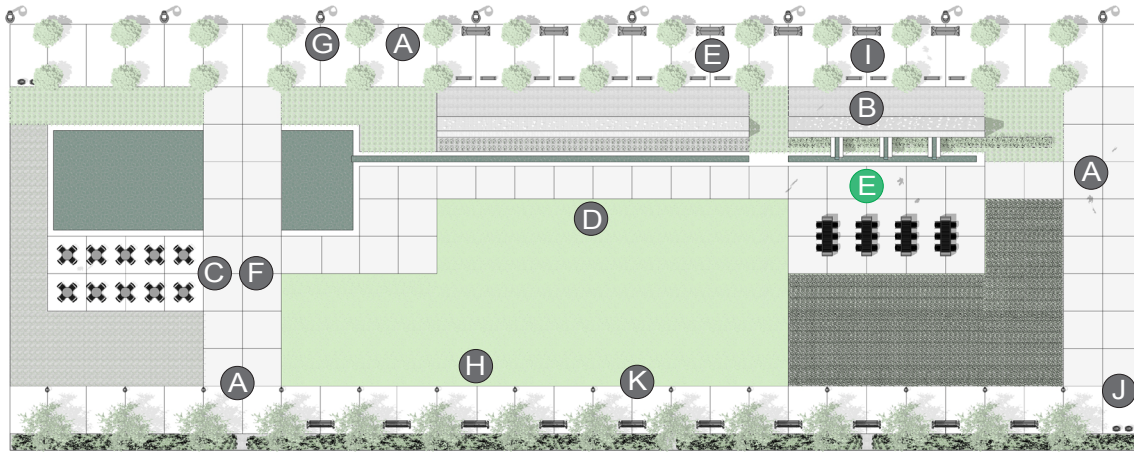

PLAY APPLICATION

PUBLIC SPACE – NEIGHBORHOOD PARK (NP)

VIEW #1

VIEW #2

VIEW #3

LOCATION:
PUBLIC SPACE

PLACE:
NEIGHBORHOOD PARK

A neighborhood park is an open public space in a residential area designed as a gathering place for community events.

PLAN

ELEVATION

ELEMENTS, ATTRIBUTES, AND USER EXPERIENCE

- A** Multiple paths for walkers, joggers, and cyclists encourage healthy activity and spur interaction between neighbors.
- B** A water feature serves as a focal point in the space while promoting relaxation and contemplation.
- C** Furnished areas facilitate communal gatherings for respite, socialization, or dining.
- D** A large centralized open lawn area offers space to run, play, or picnic. Movies can be projected on the rear side of climbing walls.
- E** **GO OutdoorTables** with canopies and **Chipman stools** add shaded spaces for casual or spontaneous get-togethers and opportunities to re-charge.
- F** **Parc Centre tables** and **Parc Centre chairs** invite dining and gaming in a relaxing setting near the pond.
- G** **Hi-Glo pedestrian lighting** extends safe illumination into the evening hours, but can be dimmed while movies are projected to minimize glare.

H I J K next page

PLAN

ELEMENTS, ATTRIBUTES, AND USER EXPERIENCE (CONTINUED)

- H** **Lo-Glo path lighting** effectively lights pathway without creating glare for movie viewing.
- I** **Connect rails** near the climbing walls support leaning and resting between climbs.
- J** **Collect litters** provide attractive options to conceal and recycle waste.
- K** **Rest benches** offer respite along circulation paths and also provide comfort while viewing climbing activities or movies.

ELEVATION

PERSPECTIVE

PLAN