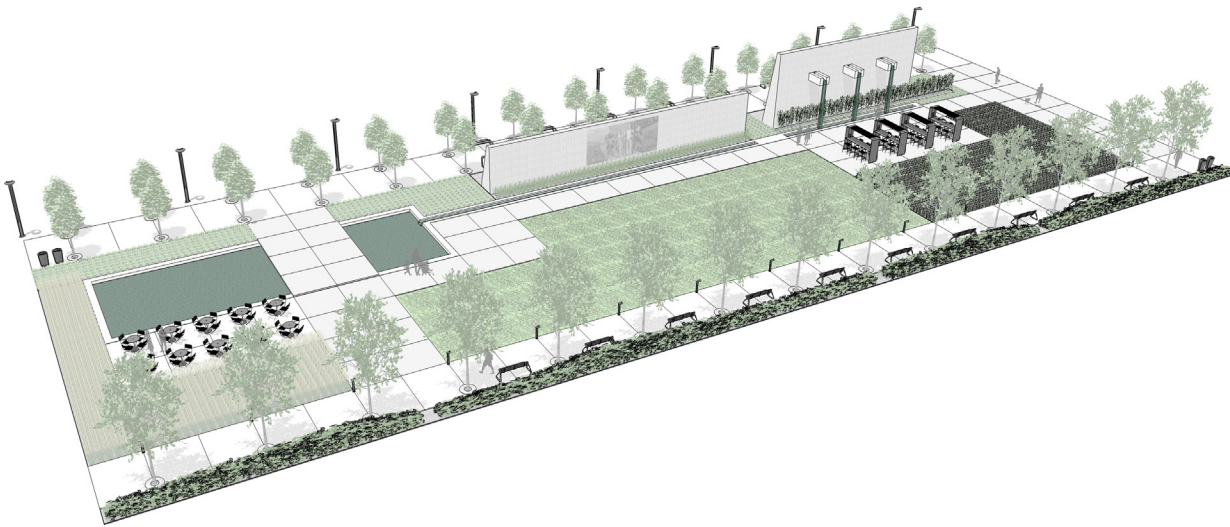

PLAY APPLICATION

PUBLIC SPACE – NEIGHBORHOOD PARK (NP)

VIEW #1

VIEW #2

VIEW #3

LOCATION:
PUBLIC SPACE

PLACE:
NEIGHBORHOOD PARK

A neighborhood park is an open public space in a residential area designed as a gathering place for community events.

PRIMARY INSIGHT:
ENHANCE CITY HARMONY

Providing combined parks and landscapes that offer places for activity and respite connects people and enhances city harmony.

VIEW #4

PLAY

NP

landscapeforms.com

landscapeforms®

PLAN

ELEVATION

ELEMENTS, ATTRIBUTES, AND USER EXPERIENCE

- A** Multiple paths for walkers, joggers, and cyclists encourage healthy activity and spur interaction between neighbors.
- B** A water feature serves as a focal point in the space while promoting relaxation and contemplation.
- C** Furnished areas facilitate communal gatherings for respite, socialization, or dining.
- D** A large centralized open lawn area offers space to run, play, or picnic. Movies can be projected on the rear side of climbing walls.
- E** **GO OutdoorTables** with canopies and **Chipman stools** add shaded spaces for casual or spontaneous get-togethers and opportunities to re-charge.
- F** **Parc Centre tables** and **Parc Centre chairs** invite dining and gaming in a relaxing setting near the pond.
- G** **Hi-Glo pedestrian lighting** extends safe illumination into the evening hours, but can be dimmed while movies are projected to minimize glare.

H I J K next page

PLAN

ELEMENTS, ATTRIBUTES, AND USER EXPERIENCE (CONTINUED)

- H** **Lo-Glo path lighting** effectively lights pathway without creating glare for movie viewing.
- I** **Connect rails** near the climbing walls support leaning and resting between climbs.
- J** **Collect litters** provide attractive options to conceal and recycle waste.
- K** **Rest benches** offer respite along circulation paths and also provide comfort while viewing climbing activities or movies.