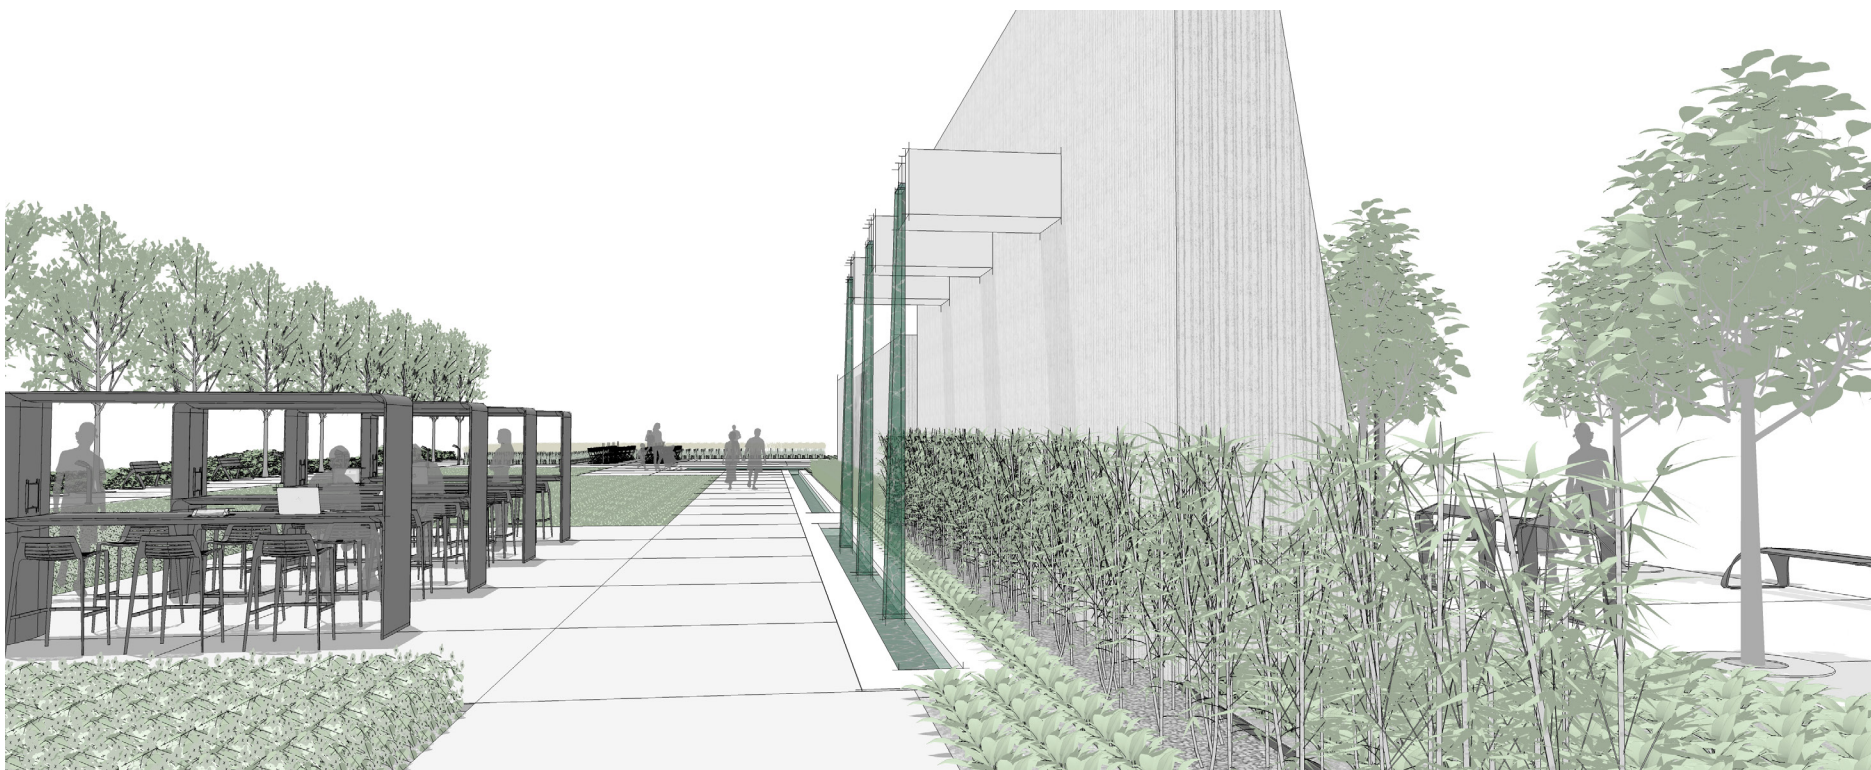

PLAY APPLICATION

PUBLIC SPACE – NEIGHBORHOOD PARK (NP)

VIEW #1

VIEW #2

VIEW #3

LOCATION:
PUBLIC SPACE

PLACE:
NEIGHBORHOOD PARK

A neighborhood park is an open public space in a residential area designed as a gathering place for community events.

PLAN

ELEVATION

ELEMENTS, ATTRIBUTES, AND USER EXPERIENCE

- A** Multiple paths for walkers, joggers, and cyclists encourage healthy activity and spur interaction between neighbors.
- B** A water feature serves as a focal point in the space while promoting relaxation and contemplation.
- C** Furnished areas facilitate communal gatherings for respite, socialization, or dining.
- D** A large centralized open lawn area offers space to run, play, or picnic. Movies can be projected on the rear side of climbing walls.
- E** **GO OutdoorTables** with canopies and **Chipman stools** add shaded spaces for casual or spontaneous get-togethers and opportunities to re-charge.
- F** **Parc Centre tables** and **Parc Centre chairs** invite dining and gaming in a relaxing setting near the pond.
- G** **Hi-Glo pedestrian lighting** extends safe illumination into the evening hours, but can be dimmed while movies are projected to minimize glare.

H I J K next page

PLAN

ELEMENTS, ATTRIBUTES, AND USER EXPERIENCE (CONTINUED)

- H** **Lo-Glo path lighting** effectively lights pathway without creating glare for movie viewing.
- I** **Connect rails** near the climbing walls support leaning and resting between climbs.
- J** **Collect litters** provide attractive options to conceal and recycle waste.
- K** **Rest benches** offer respite along circulation paths and also provide comfort while viewing climbing activities or movies.

ELEVATION

PERSPECTIVE

PLAN