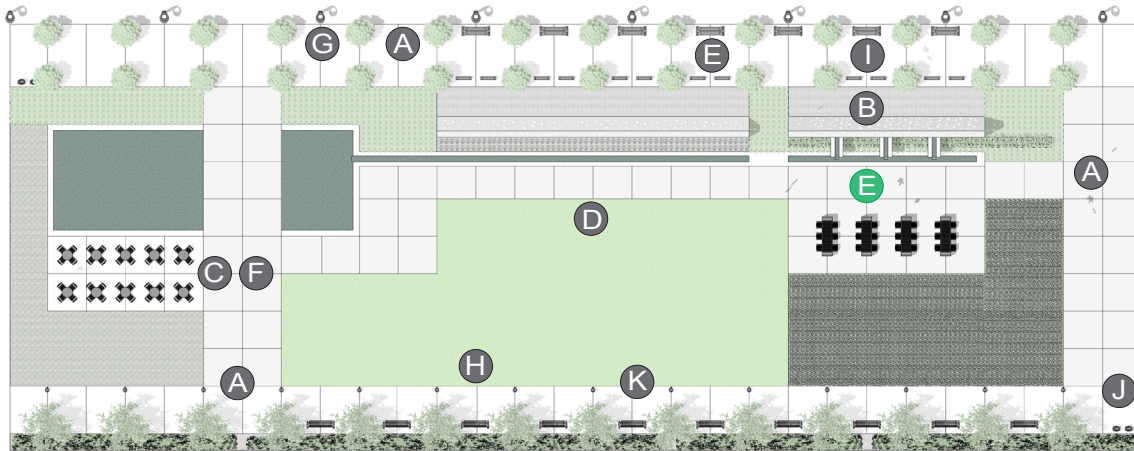

PLAN

ELEVATION

ELEMENTS, ATTRIBUTES, AND USER EXPERIENCE

- A** Multiple paths for walkers, joggers, and cyclists encourage healthy activity and spur interaction between neighbors.
- B** A water feature serves as a focal point in the space while promoting relaxation and contemplation.
- C** Furnished areas facilitate communal gatherings for respite, socialization, or dining.
- D** A large centralized open lawn area offers space to run, play, or picnic. Movies can be projected on the rear side of climbing walls.
- E** **GO OutdoorTables** with canopies and **Chipman stools** add shaded spaces for casual or spontaneous get-togethers and opportunities to re-charge.
- F** **Parc Centre tables** and **Parc Centre chairs** invite dining and gaming in a relaxing setting near the pond.
- G** **Hi-Glo pedestrian lighting** extends safe illumination into the evening hours, but can be dimmed while movies are projected to minimize glare.

H I J K next page

PLAN

ELEMENTS, ATTRIBUTES, AND USER EXPERIENCE (CONTINUED)

- H** **Lo-Glo path lighting** effectively lights pathway without creating glare for movie viewing.
- I** **Connect rails** near the climbing walls support leaning and resting between climbs.
- J** **Collect litters** provide attractive options to conceal and recycle waste.
- K** **Rest benches** offer respite along circulation paths and also provide comfort while viewing climbing activities or movies.

ELEVATION

PERSPECTIVE

PLAN