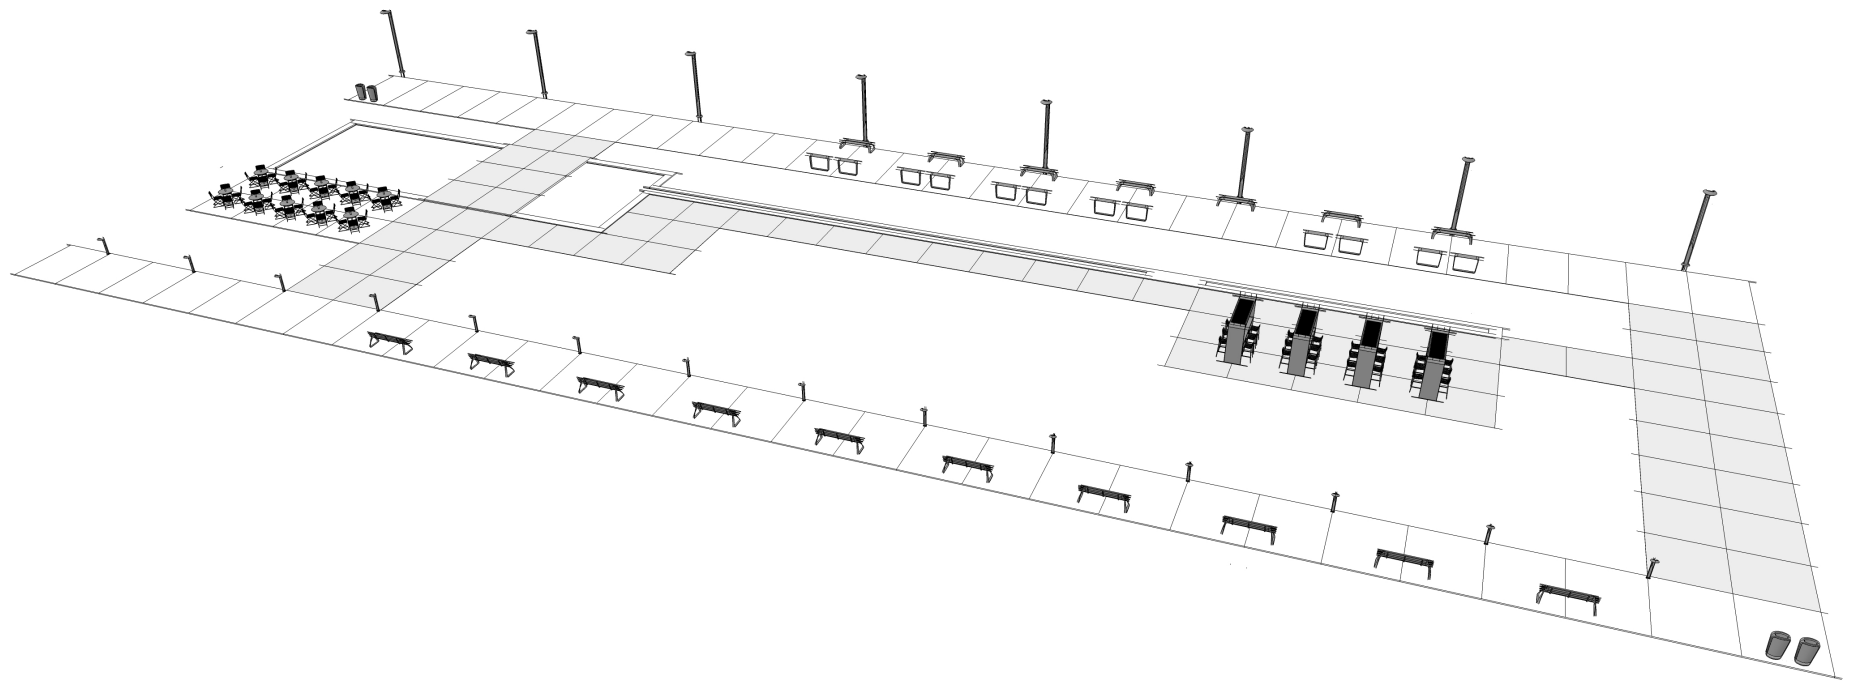

H I J K next page

PLAN

ELEMENTS, ATTRIBUTES, AND USER EXPERIENCE (CONTINUED)

- H** **Lo-Glo path lighting** effectively lights pathway without creating glare for movie viewing.
- I** **Connect rails** near the climbing walls support leaning and resting between climbs.
- J** **Collect litters** provide attractive options to conceal and recycle waste.
- K** **Rest benches** offer respite along circulation paths and also provide comfort while viewing climbing activities or movies.

ELEVATION

PERSPECTIVE

PLAN