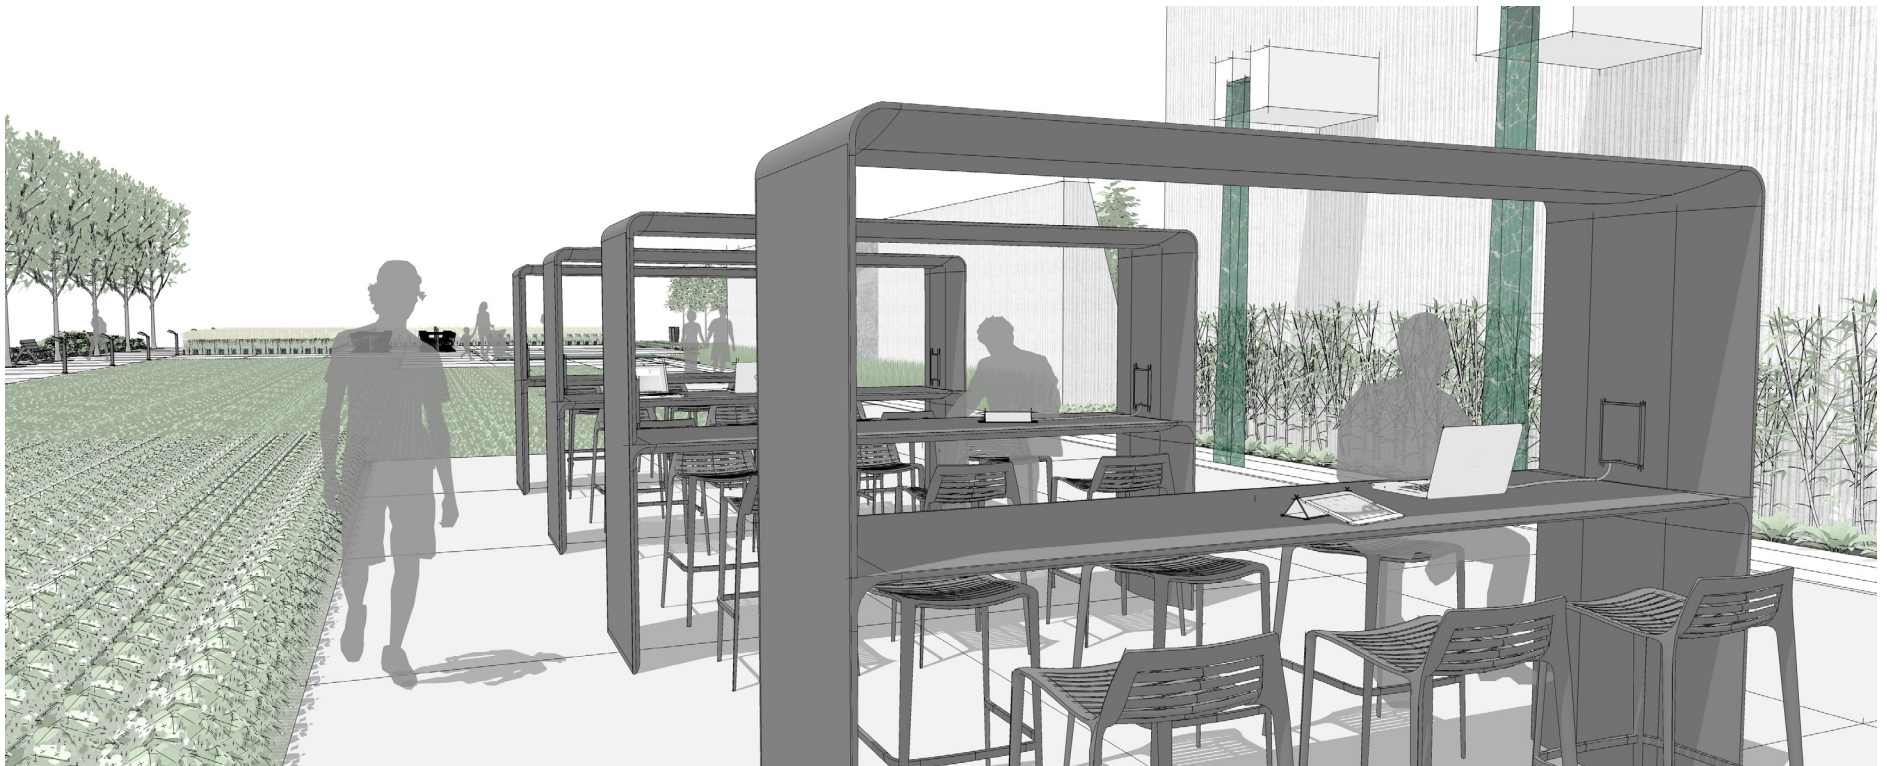

PLAY APPLICATION

PUBLIC SPACE – NEIGHBORHOOD PARK (NP)

VIEW #1

VIEW #2

VIEW #3

LOCATION:
PUBLIC SPACE

PLACE:
NEIGHBORHOOD PARK

A neighborhood park is an open public space in a residential area designed as a gathering place for community events.

PLAN

ELEVATION

ELEMENTS, ATTRIBUTES, AND USER EXPERIENCE

- A** Multiple paths for walkers, joggers, and cyclists encourage healthy activity and spur interaction between neighbors.
- B** A water feature serves as a focal point in the space while promoting relaxation and contemplation.
- C** Furnished areas facilitate communal gatherings for respite, socialization, or dining.
- D** A large centralized open lawn area offers space to run, play, or picnic. Movies can be projected on the rear side of climbing walls.
- E** **GO OutdoorTables** with canopies and **Chipman stools** add shaded spaces for casual or spontaneous get-togethers and opportunities to re-charge.
- F** **Parc Centre tables** and **Parc Centre chairs** invite dining and gaming in a relaxing setting near the pond.
- G** **Hi-Glo pedestrian lighting** extends safe illumination into the evening hours, but can be dimmed while movies are projected to minimize glare.

H I J K next page

PLAN

ELEMENTS, ATTRIBUTES, AND USER EXPERIENCE (CONTINUED)

- H** **Lo-Glo path lighting** effectively lights pathway without creating glare for movie viewing.
- I** **Connect rails** near the climbing walls support leaning and resting between climbs.
- J** **Collect litters** provide attractive options to conceal and recycle waste.
- K** **Rest benches** offer respite along circulation paths and also provide comfort while viewing climbing activities or movies.

ELEVATION

PERSPECTIVE

PLAN