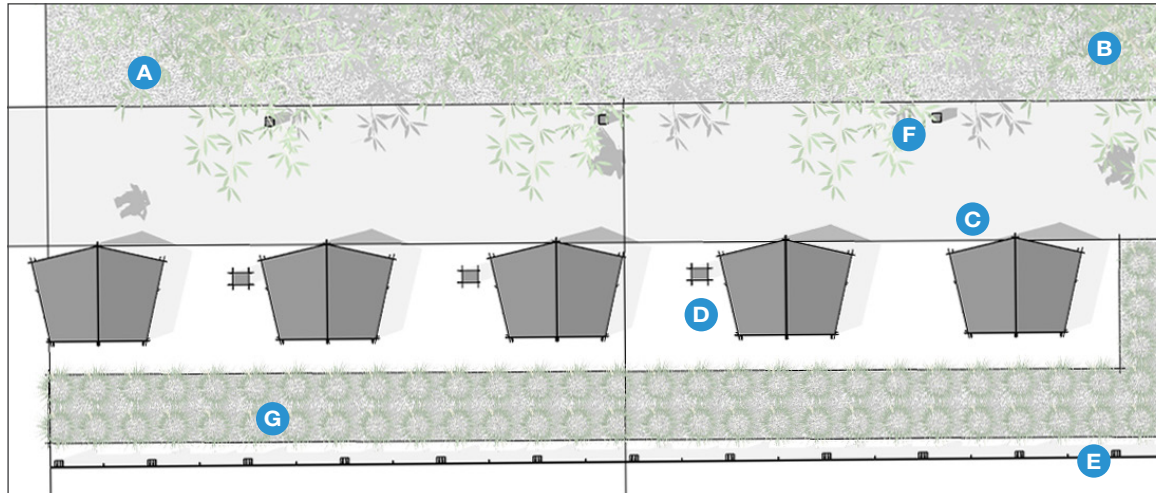

View 1

Elements, Attributes, and User Experience

- A** An Oasis may be adjacent to a Plaza or strategically placed throughout the campus.
- B** The site is small and offers sheltered seating to minimize distractions.
- C** *Domus shelters* create spaces for individual privacy with striking modern design language.
- D** *Outdoor Charging Stations* with Accent Lights next to seating provide convenient access to power and USB charging.
- E** *LINE landscape panels* delineate space and provide enclosure.
- F** *Skyline path lighting* defines the perimeter and illuminates the footpath.
- G** Peripheral plantscaping creates a natural boundary and sense of place.