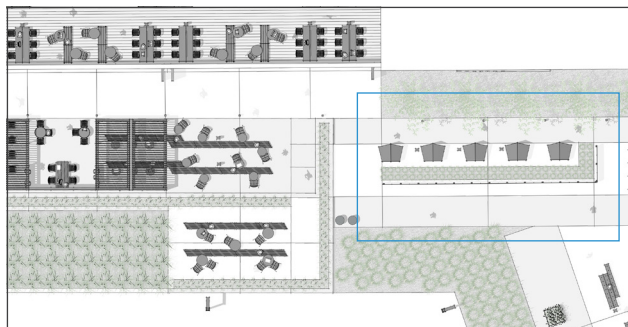

View 1

Elements, Attributes, and User Experience

- A** An Oasis may be adjacent to a Plaza or strategically placed throughout the campus.
- B** The site is small and offers sheltered seating to minimize distractions.
- C** *Domus shelters* create spaces for individual privacy with striking modern design language.
- D** *Outdoor Charging Stations* with Accent Lights next to seating provide convenient access to power and USB charging.
- E** *LINE landscape panels* delineate space and provide enclosure.
- F** *Skyline path lighting* defines the perimeter and illuminates the footpath.
- G** Peripheral plantscaping creates a natural boundary and sense of place.

Plan

Key Plan

Site Map