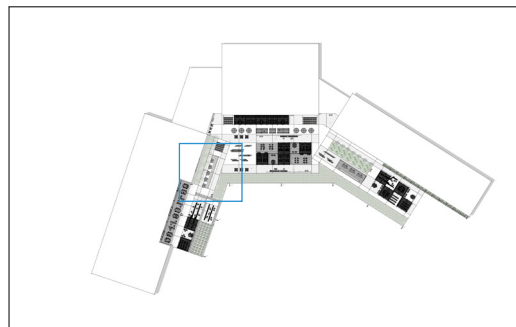

View 1

Elements, Attributes, and User Experience

- A** An Oasis may be adjacent to a Plaza or strategically placed throughout the campus.
- B** The site is small and offers sheltered seating to minimize distractions.
- C** *Domus shelters* create spaces for individual privacy with striking modern design language.
- D** *Outdoor Charging Stations* with Accent Lights next to seating provide convenient access to power and USB charging.
- E** *LINE landscape panels* delineate space and provide enclosure.
- F** *Skyline path lighting* defines the perimeter and illuminates the footpath.
- G** Peripheral plantscaping creates a natural boundary and sense of place.

Plan

Key Plan

Site Map