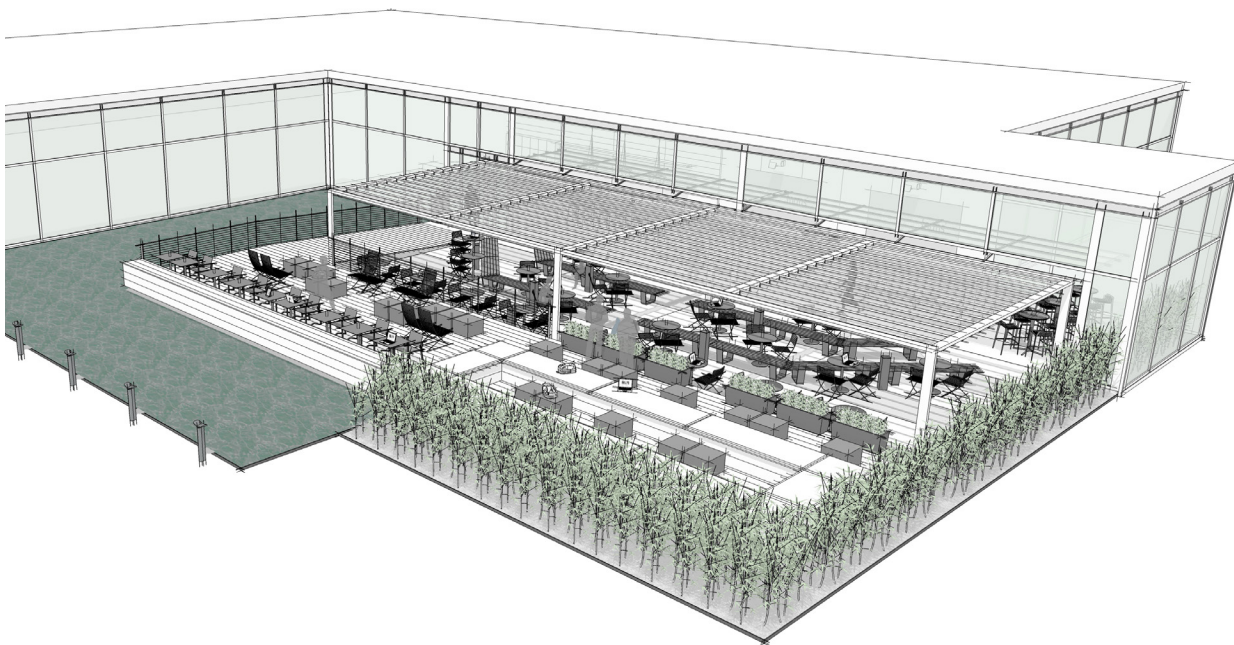

WORKPLACE APPLICATION FORUM 1 (F1)

VIEW #1

VIEW #2

PLACE: FORUM

A forum is a semi-enclosed area designed for presentations.

PRIMARY INSIGHT: ENHANCE WORK EXPERIENCES

Open, thriving, and natural settings enhance work experiences by facilitating informal peer-to-peer connections. These nurture a sense of fulfillment by fostering daily relationship building interactions that enrich professional development, accelerate personal growth, and strengthen work-life integration.

VIEW #3

PLAN

ELEVATION

ELEMENTS, ATTRIBUTES, AND USER EXPERIENCE

- A** An interior forum is part of a workplace strategy to spur social and business connections through open, thriving and natural settings.
- B** An integrated exterior courtyard is designed to offer opportunities to work in relaxed postures, inspire formal and informal peer-to-peer connections, and support large group presentations and events.
- C** External retractable glass door system (custom element) create a cohesive indoor/outdoor experience.
- D** An overhead scrim (custom element) filters sunlight to minimize glare, allowing for use of personal technology outside.
- E** **Multiplicity** benches with **Parc Centre** tables and **Parc Centre** chairs are configured to support informal social interactions and formal group presentations.
- F** **Parc Centre** lounge chairs and **Socrates** benches create areas for simultaneous social groupings on deck.