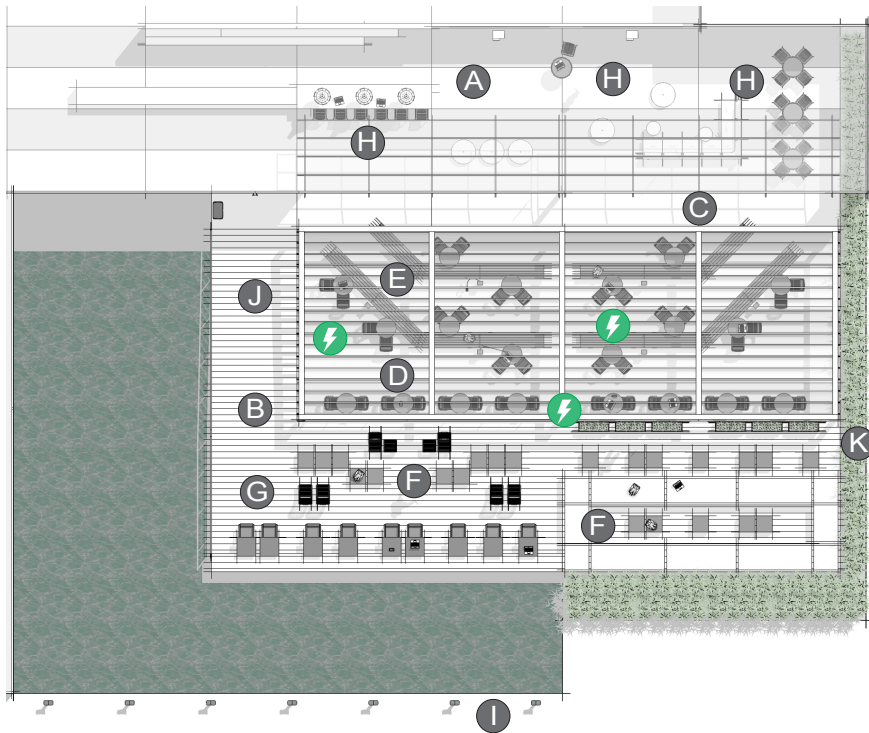

VIEW #3

PLAN

ELEVATION

ELEMENTS, ATTRIBUTES, AND USER EXPERIENCE

- A** An interior forum is part of a workplace strategy to spur social and business connections through open, thriving and natural settings.
- B** An integrated exterior courtyard is designed to offer opportunities to work in relaxed postures, inspire formal and informal peer-to-peer connections, and support large group presentations and events.
- C** External retractable glass door system (custom element) create a cohesive indoor/outdoor experience.
- D** An overhead scrim (custom element) filters sunlight to minimize glare, allowing for use of personal technology outside.
- E** **Multiplicity** benches with **Parc Centre** tables and **Parc Centre** chairs are configured to support informal social interactions and formal group presentations.
- F** **Parc Centre** lounge chairs and **Socrates** benches create areas for simultaneous social groupings on deck.

G H I J K ⚡ next page

PLAN

ELEVATION

ELEMENTS, ATTRIBUTES, AND USER EXPERIENCE (CONTINUED)

- G** Windmark chairs and Parc Centre tables support dining or working along the edge of the deck.
- H** Chipman tables and Chipman stools support a section for an audience to sit as well as a single table and stool for the presenter to rest.
- I** MultipliCITY path lighting highlights the edge of a peripheral water feature.
- J** MultipliCITY litters provide attractive options to conceal and recycle waste.
- K** Sorella planters define boundaries and engage
- ⚡** Outdoor charging stations adjacent to tables and benches provide convenient access to power and USB charging.

PLAN

PERSPECTIVE