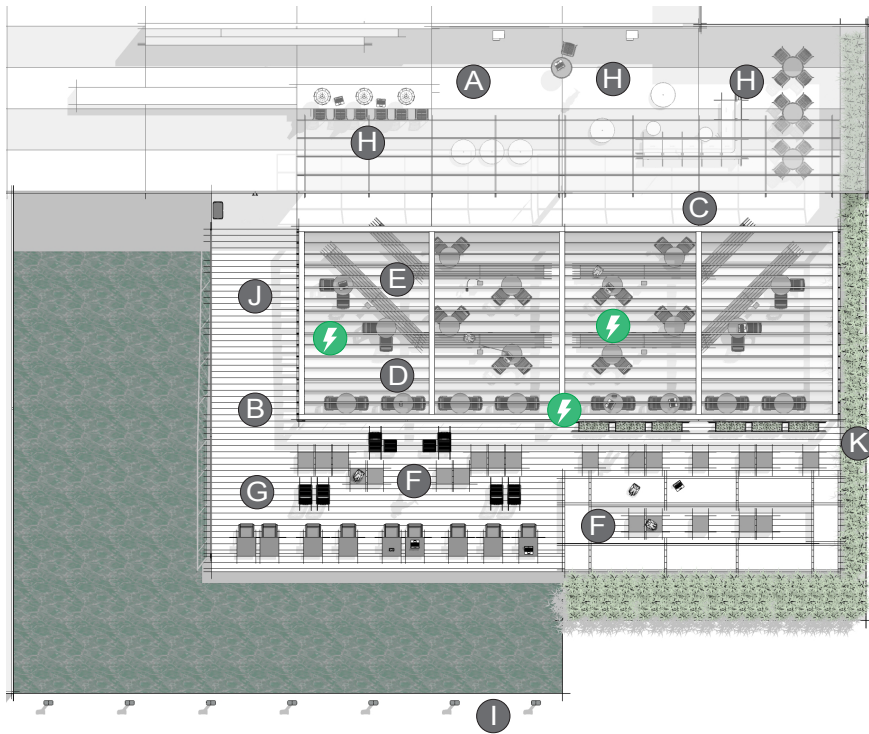

WORKPLACE APPLICATION FORUM 1 (F1)

VIEW #1

VIEW #2

PLACE: FORUM

A forum is a semi-enclosed area designed for presentations.

PRIMARY INSIGHT: ENHANCE WORK EXPERIENCES

Open, thriving, and natural settings enhance work experiences by facilitating informal peer-to-peer connections. These nurture a sense of fulfillment by fostering daily relationship building interactions that enrich professional development, accelerate personal growth, and strengthen work-life integration.

VIEW #3

PLAN

ELEVATION

ELEMENTS, ATTRIBUTES, AND USER EXPERIENCE

- A** An interior forum is part of a workplace strategy to spur social and business connections through open, thriving and natural settings.
- B** An integrated exterior courtyard is designed to offer opportunities to work in relaxed postures, inspire formal and informal peer-to-peer connections, and support large group presentations and events.
- C** External retractable glass door system (custom element) create a cohesive indoor/outdoor experience.
- D** An overhead scrim (custom element) filters sunlight to minimize glare, allowing for use of personal technology outside.
- E** **Multiplicity** benches with **Parc Centre** tables and **Parc Centre** chairs are configured to support informal social interactions and formal group presentations.
- F** **Parc Centre** lounge chairs and **Socrates** benches create areas for simultaneous social groupings on deck.