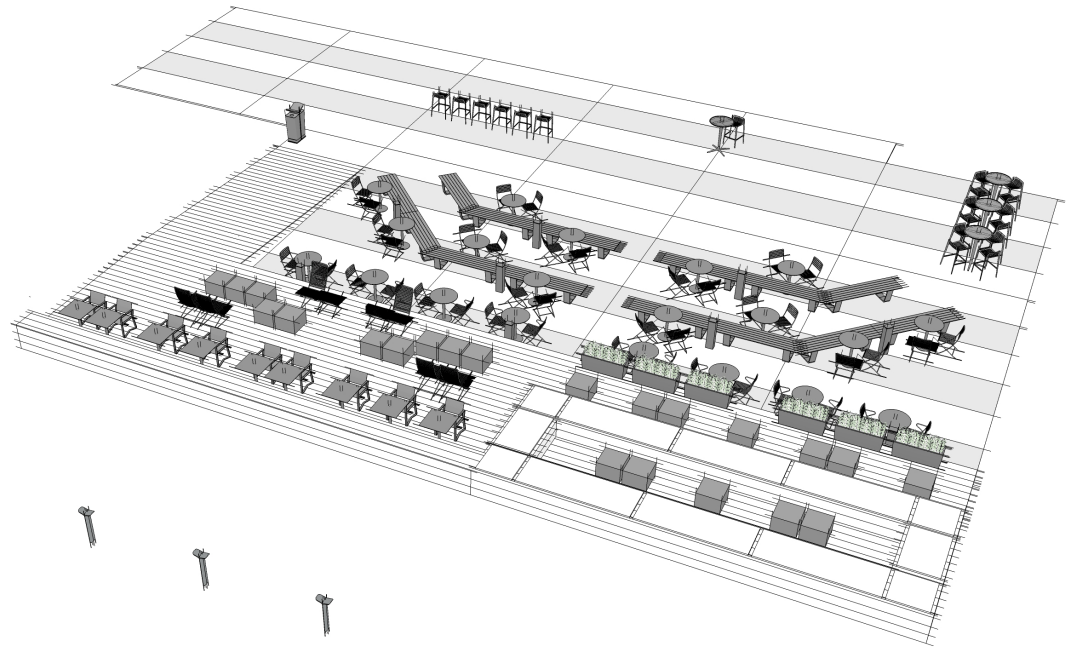

VIEW #3

PLAN

ELEVATION

ELEMENTS, ATTRIBUTES, AND USER EXPERIENCE

- A** An interior forum is part of a workplace strategy to spur social and business connections through open, thriving and natural settings.
- B** An integrated exterior courtyard is designed to offer opportunities to work in relaxed postures, inspire formal and informal peer-to-peer connections, and support large group presentations and events.
- C** External retractable glass door system (custom element) create a cohesive indoor/outdoor experience.
- D** An overhead scrim (custom element) filters sunlight to minimize glare, allowing for use of personal technology outside.
- E** **Multiplicity** benches with **Parc Centre** tables and **Parc Centre** chairs are configured to support informal social interactions and formal group presentations.
- F** **Parc Centre** lounge chairs and **Socrates** benches create areas for simultaneous social groupings on deck.

G H I J K ⚡ next page

PLAN

ELEVATION

ELEMENTS, ATTRIBUTES, AND USER EXPERIENCE (CONTINUED)

- G** Windmark chairs and Parc Centre tables support dining or working along the edge of the deck.
- H** Chipman tables and Chipman stools support a section for an audience to sit as well as a single table and stool for the presenter to rest.
- I** MultipliCITY path lighting highlights the edge of a peripheral water feature.
- J** MultipliCITY litters provide attractive options to conceal and recycle waste.
- K** Sorella planters define boundaries and engage
- ⚡** Outdoor charging stations adjacent to tables and benches provide convenient access to power and USB charging.

PLAN

PERSPECTIVE