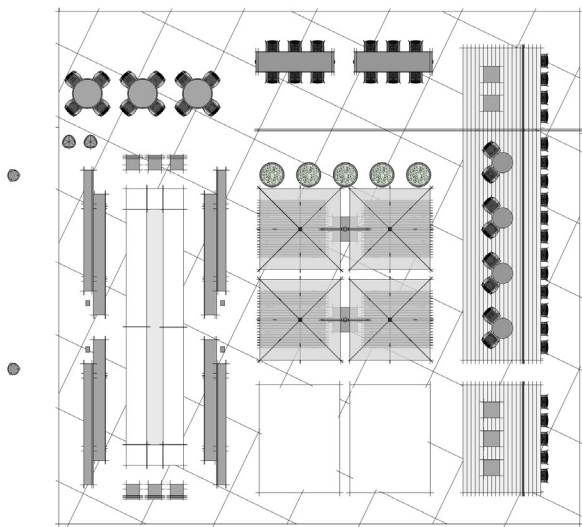

H I J K ⚡ next page

PLAN

ELEVATION

ELEMENTS, ATTRIBUTES, AND USER EXPERIENCE (CONTINUED)

- H** **Chipman tables** and **Chipman chairs** provide a comfortable, casual setting for relationship building through meeting, working, or eating together.
- I** **FGP pedestrian lights** illuminate the courtyard for extended daily use.
- J** **FGP litters** provide attractive options to conceal and recycle waste.
- K** **Rosa planters** create a softened boundary, offer a habitat for flowers, and engage visual and olfactory senses to create a comfortable and inspiring setting.
- F** **Outdoor charging stations** adjacent to tables and benches provide convenient access to power and USB charging.

PLAN

PERSPECTIVE