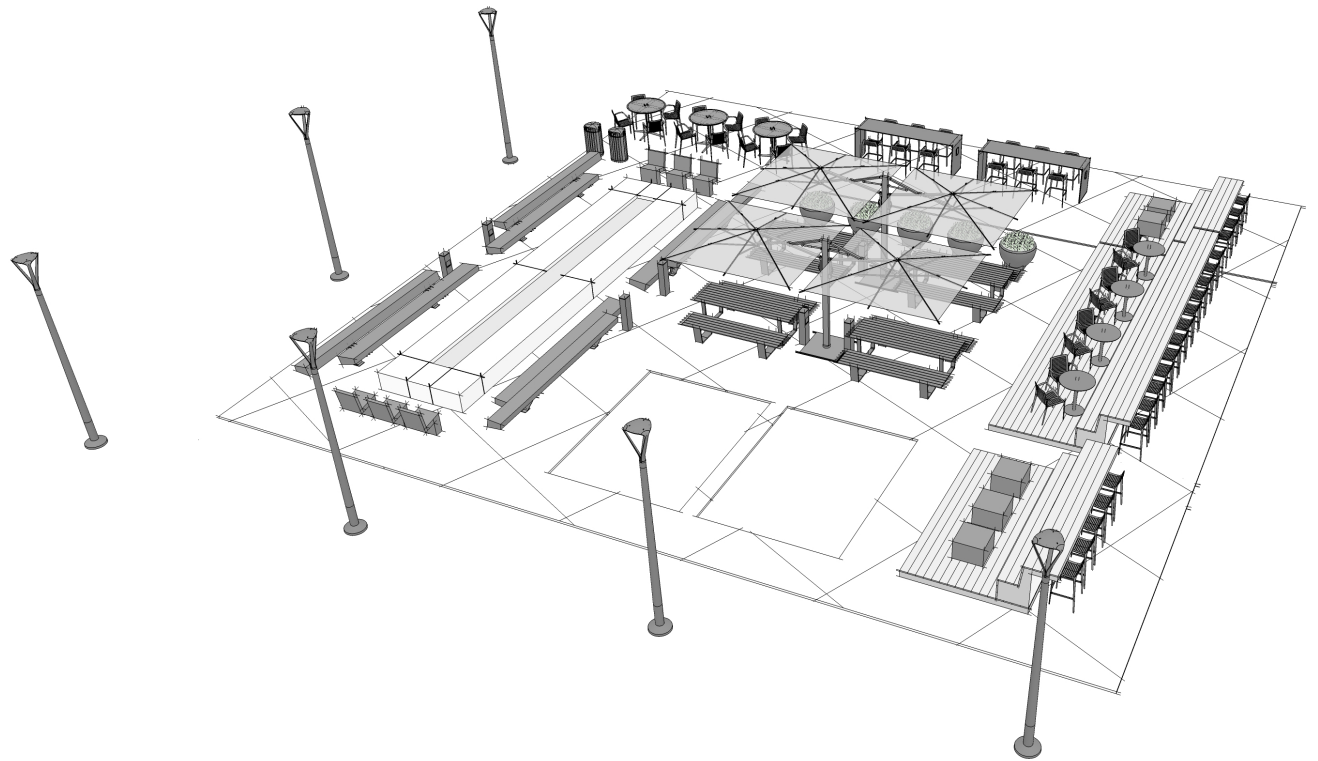

WORKPLACE APPLICATION COURTYARD 1 (C1)

VIEW #1

VIEW #2

VIEW #3

PLACE:
COURTYARD

A courtyard is a social hub where groups of people gather to work or connect with one another.

PRIMARY INSIGHT:
ENHANCE WORK EXPERIENCE

VIEW #4

PLAN

ELEVATION

ELEMENTS, ATTRIBUTES, AND USER EXPERIENCE

- A** Indoor/outdoor courtyard offers a broad choice of informal settings and postures that prompt informal peer-to-peer connections.
- B** Living wall and retractable doors (custom elements) intertwine indoors and outdoors.
- C** Coffee shop and interactive media stations prompt social connections.
- D** A range of furniture settings including **Parc Centre tables**, **Chipman chairs**, **Chipman stools** and **Socrates benches** provide choice and variety in location for socializing, dining, and touchdown work which enhance connections between coworkers.
- E** **MultiplCITY tables**, **MultiplCITY benches** and **TUUCI umbrellas** offer a shaded gathering place.
- F** **GO OutdoorTables** with **Chipman stools** provide long communal work platforms that facilitate casual meetings, offer power for mobile devices, and spark interaction between individual co-workers.
- G** **Trapezio benches** and **Silla chairs** face a fireplace for relaxed conversation with others.

H I J K ⚡ next page

PLAN

ELEVATION

ELEMENTS, ATTRIBUTES, AND USER EXPERIENCE (CONTINUED)

- H** **Chipman tables** and **Chipman chairs** provide a comfortable, casual setting for relationship building through meeting, working, or eating together.
- I** **FGP pedestrian lights** illuminate the courtyard for extended daily use.
- J** **FGP litters** provide attractive options to conceal and recycle waste.
- K** **Rosa planters** create a softened boundary, offer a habitat for flowers, and engage visual and olfactory senses to create a comfortable and inspiring setting.
- F** **Outdoor charging stations** adjacent to tables and benches provide convenient access to power and USB charging.

PLAN

PERSPECTIVE