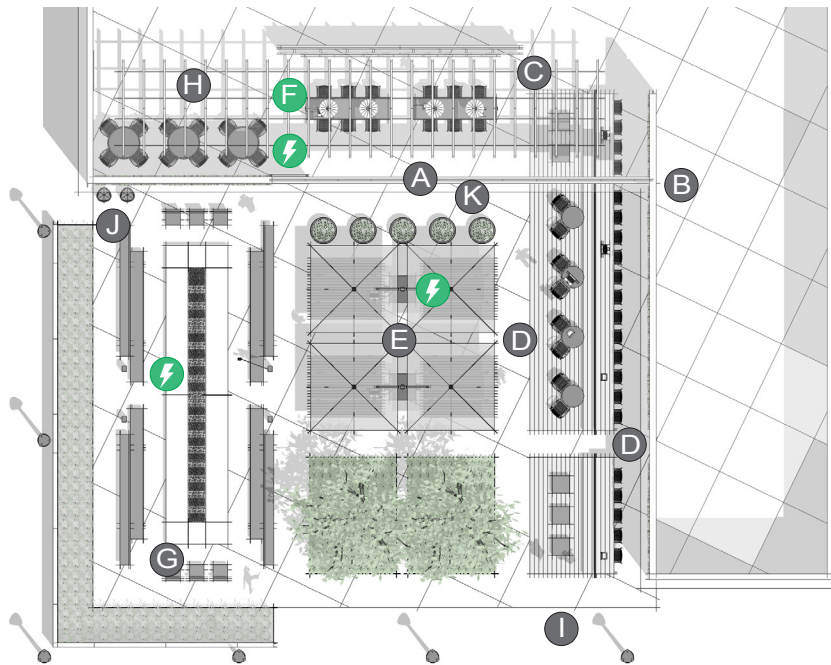

WORKPLACE APPLICATION COURTYARD 1 (C1)

VIEW #1

VIEW #2

VIEW #3

PLACE:
COURTYARD

A courtyard is a social hub where groups of people gather to work or connect with one another.

PRIMARY INSIGHT:
ENHANCE WORK EXPERIENCE

VIEW #4

PLAN

ELEVATION

ELEMENTS, ATTRIBUTES, AND USER EXPERIENCE

- A** Indoor/outdoor courtyard offers a broad choice of informal settings and postures that prompt informal peer-to-peer connections.
- B** Living wall and retractable doors (custom elements) intertwine indoors and outdoors.
- C** Coffee shop and interactive media stations prompt social connections.
- D** A range of furniture settings including **Parc Centre tables**, **Chipman chairs**, **Chipman stools** and **Socrates benches** provide choice and variety in location for socializing, dining, and touchdown work which enhance connections between coworkers.
- E** **MultiplCITY tables**, **MultiplCITY benches** and **TUUCI umbrellas** offer a shaded gathering place.
- F** **GO OutdoorTables** with **Chipman stools** provide long communal work platforms that facilitate casual meetings, offer power for mobile devices, and spark interaction between individual co-workers.
- G** **Trapezio benches** and **Silla chairs** face a fireplace for relaxed conversation with others.

H I J K ⚡ next page

PLAN

ELEVATION

ELEMENTS, ATTRIBUTES, AND USER EXPERIENCE (CONTINUED)

- H** **Chipman tables** and **Chipman chairs** provide a comfortable, casual setting for relationship building through meeting, working, or eating together.
- I** **FGP pedestrian lights** illuminate the courtyard for extended daily use.
- J** **FGP litters** provide attractive options to conceal and recycle waste.
- K** **Rosa planters** create a softened boundary, offer a habitat for flowers, and engage visual and olfactory senses to create a comfortable and inspiring setting.
- F** **Outdoor charging stations** adjacent to tables and benches provide convenient access to power and USB charging.

PLAN

PERSPECTIVE