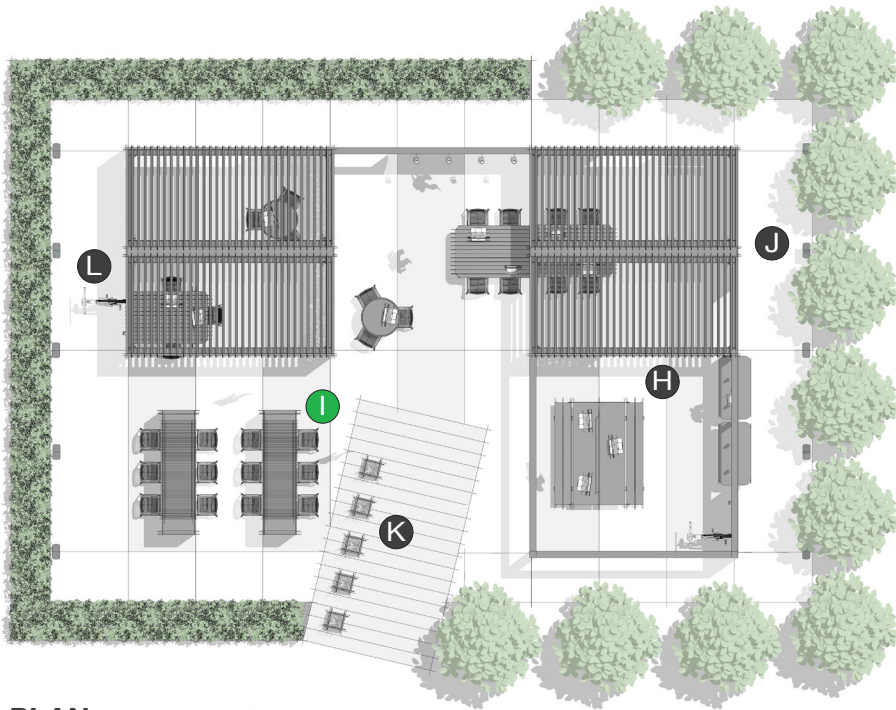

WORKPLACE APPLICATION

MEETING SPACE (MS)

PLAN