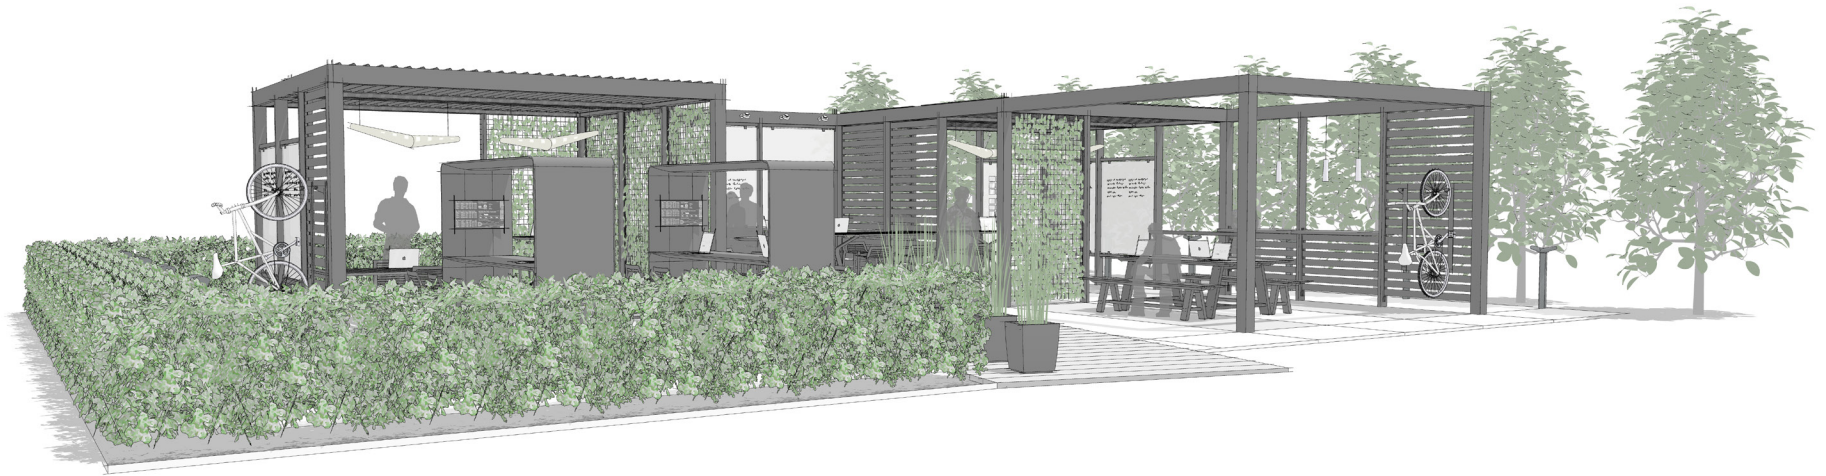

WORKPLACE APPLICATION

MEETING SPACE (MS)

VIEW #2

Work

MS

Upfit | landscapeforms.com

landscapeforms®