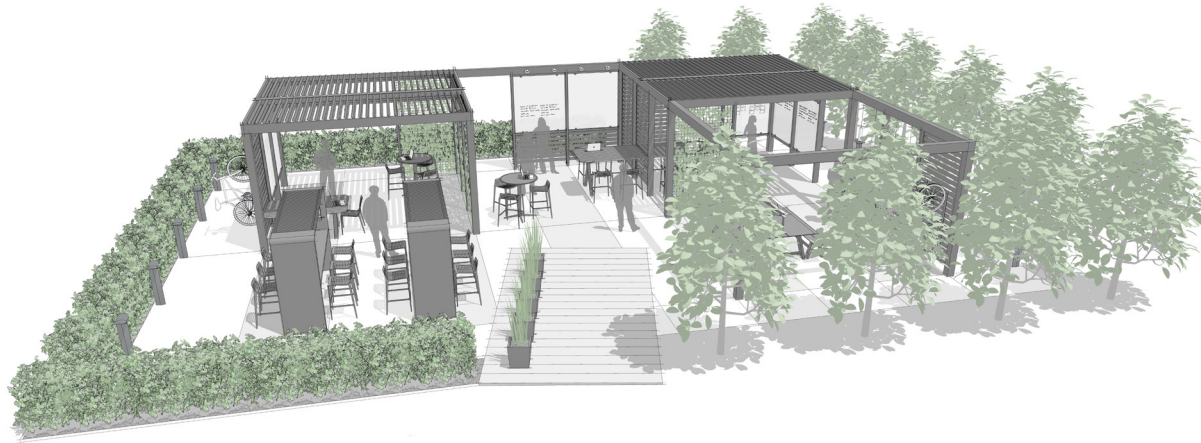

WORKPLACE APPLICATION

MEETING SPACE (MS)

PLACE: MEETING SPACE

An area that supports productive outdoor work sessions in which teams discuss, present, and collaborate.

PRIMARY INSIGHT: STIMULATE INNOVATION

Stimulate intellectual curiosity, creativity, and exploration essential to innovation by providing a variety of settings that enable connection to and interaction with nature.

VIEW #4

Work

MS

Upfit | landscapeforms.com

landscapeforms®