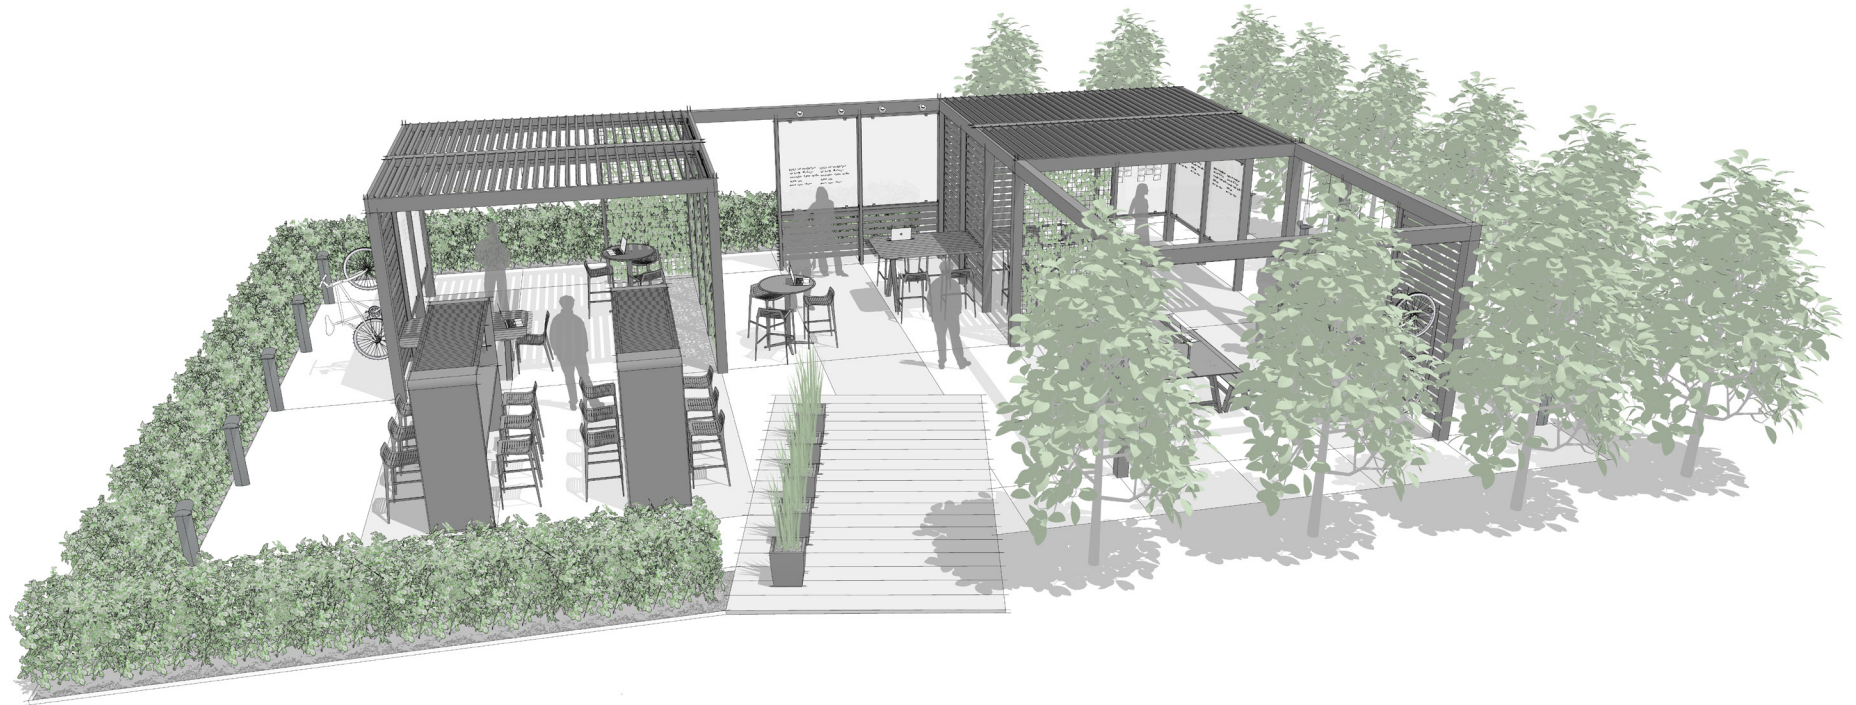

VIEW #3

WORKPLACE APPLICATION

MEETING SPACE (MS)

VIEW #4

Work

MS

Upfit | landscapeforms.com

landscapeforms®