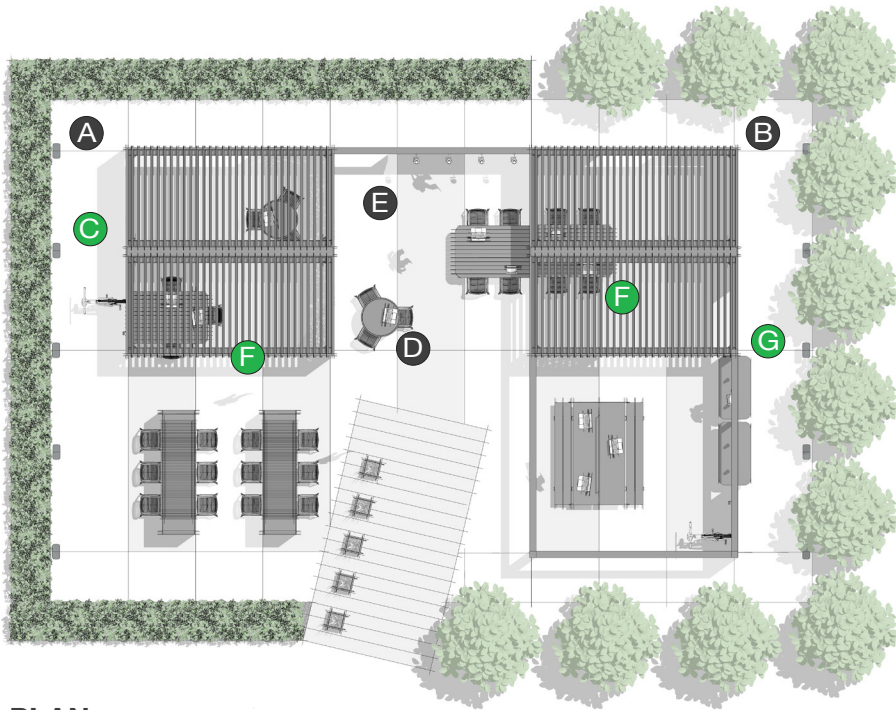

VIEW #4

---

Work

MS

Upfit | [landscapeforms.com](https://landscapeforms.com)

landscapeforms®

## MEETING SPACE (MS)

PLAN

ELEVATION

### ELEMENTS, ATTRIBUTES, AND USER EXPERIENCE

- A** This meeting space embraces working outdoors with an **Upfit** configuration that moves seamlessly through levels of openness and enclosure.
- B** Upfit louvered roofs provide protection from wind and sun; weather management options offer control of sun and shade levels and rain protection.
- C** Power for overhead lighting, monitors, and charging at work surface is delivered through Upfit's posts and beams.
- D** **Chipman standing-height tables** and **stools** in the open and under a louvered roof offer choices for sitting in the sun or shade.
- E** Upfit glass markerboard panels can be shared among individuals and groups working in this area.
- F** Upfit peninsula tables and **Chipman stools** provide access to power through post and access to glass markerboard for idea sharing.
- G** Upfit in-line tables offer individuals a place to work and gaze at the view. Power is accessed through Upfit's beams and posts.