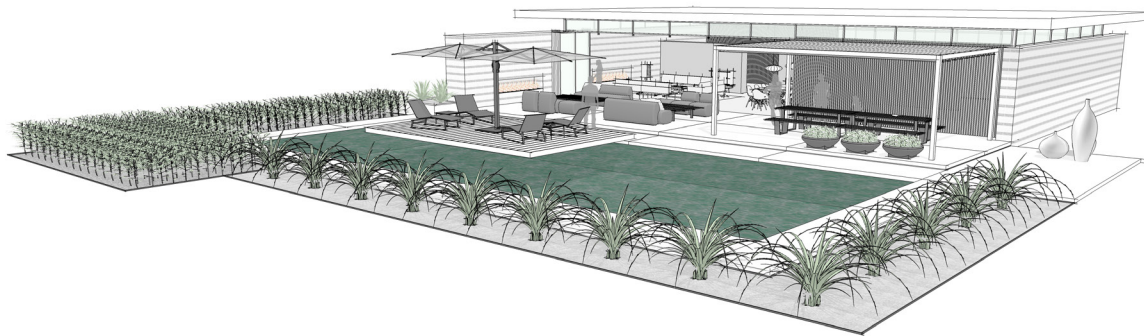

## RESIDENTIAL SPACE – TERRACE GARDEN (TG)

VIEW #1

LIVE

TG

landscapeforms.com

landscapeforms®

**LOCATION:**  
RESIDENTIAL

**PLACE:**  
TERRACE GARDEN

A residential terrace garden is an outdoor setting scaled for a home that promotes an indoor/outdoor lifestyle.

**PRIMARY INSIGHT:**  
PROMOTE WELL-BEING

Spaces that intertwine indoor and outdoor living promote well-being by facilitating a connection to nature that initiates a sense of belonging, encourages personal mindfulness, and stimulates rejuvenation.

VIEW #2

LIVE

TG

landscapeforms.com

landscapeforms®

PLAN

ELEVATION