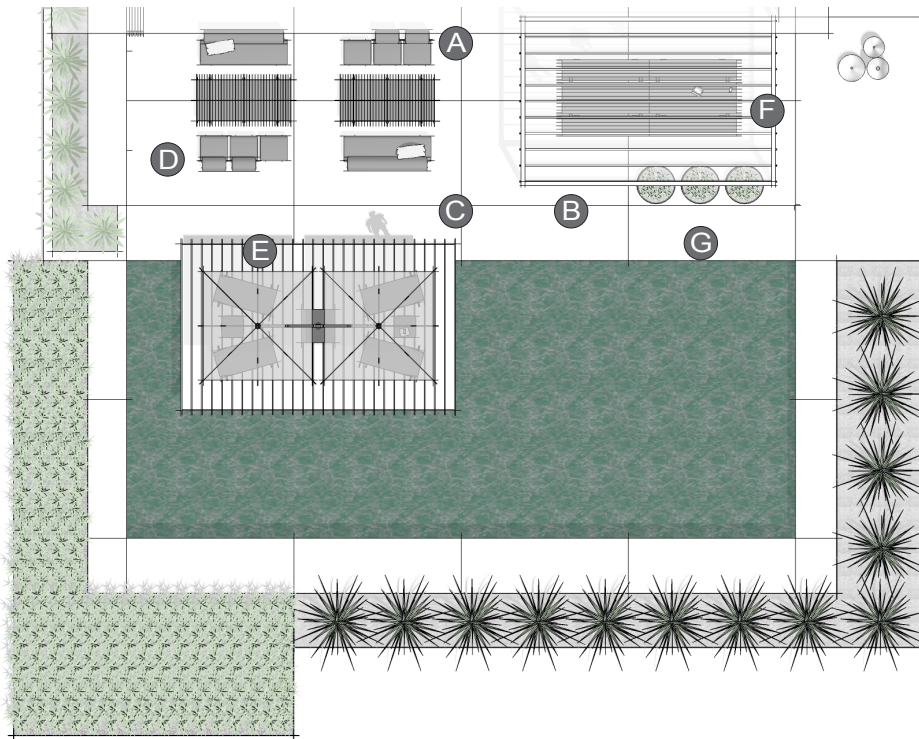

A residential terrace garden is an outdoor setting scaled for a home that promotes an indoor/outdoor lifestyle.

**PRIMARY INSIGHT:**  
PROMOTE WELL-BEING

Spaces that intertwine indoor and outdoor living promote well-being by facilitating a connection to nature that initiates a sense of belonging, encourages personal mindfulness, and stimulates rejuvenation.

VIEW #2

LIVE

TG

landscapeforms.com

landscapeforms®

PLAN

ELEVATION

PERSPECTIVE

PLAN