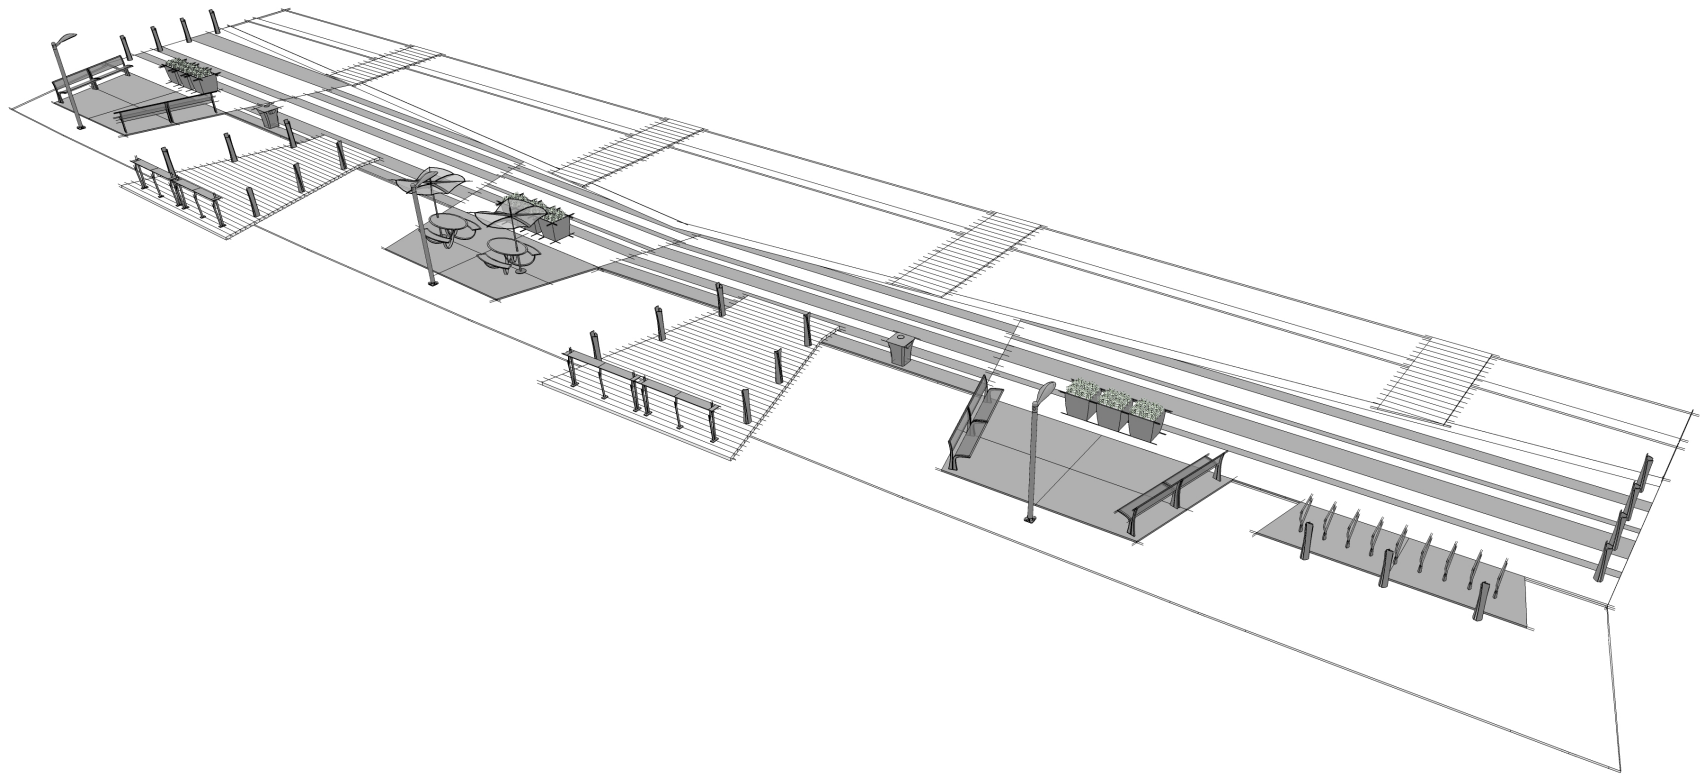

LIVE APPLICATION

PUBLIC SPACE – LINEAR PARK (LP)

VIEW #1

LOCATION:
PUBLIC

PLACE:
LINEAR PARK

A linear park is an interconnected park typically along rivers, streams, or canals that is connected by pedestrian walkways and bicycle paths.

H I J K L next page

PLAN

ELEVATION

ELEMENTS, ATTRIBUTES, AND USER EXPERIENCE (CONTINUED)

- H** **Guide bollards** define the edges of each mini-pier and the end of the main walkway.
- I** **Signal pedestrian lighting** provides an element of safety that extends use of the park into the evening hours.
- J** **Pitch litters** provide attractive options to conceal and recycle waste.
- K** **Sorella planters** offer a habitat for colorful flowers, define boundaries between walk path and gathering areas, and engage visual and olfactory senses.
- L** **FGP bike racks** support healthy practices and alternative transit options by providing secure bike storage. This also invites park use by riders coming from a greater distance.

PERSPECTIVE

PLAN