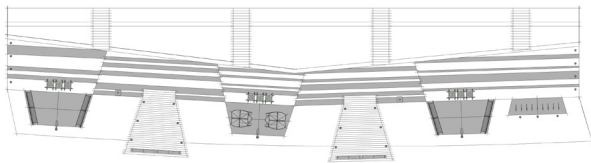

H I J K L next page

PLAN

ELEVATION

ELEMENTS, ATTRIBUTES, AND USER EXPERIENCE (CONTINUED)

- H** **Guide bollards** define the edges of each mini-pier and the end of the main walkway.
- I** **Signal pedestrian lighting** provides an element of safety that extends use of the park into the evening hours.
- J** **Pitch litters** provide attractive options to conceal and recycle waste.
- K** **Sorella planters** offer a habitat for colorful flowers, define boundaries between walk path and gathering areas, and engage visual and olfactory senses.
- L** **FGP bike racks** support healthy practices and alternative transit options by providing secure bike storage. This also invites park use by riders coming from a greater distance.

PERSPECTIVE

PLAN