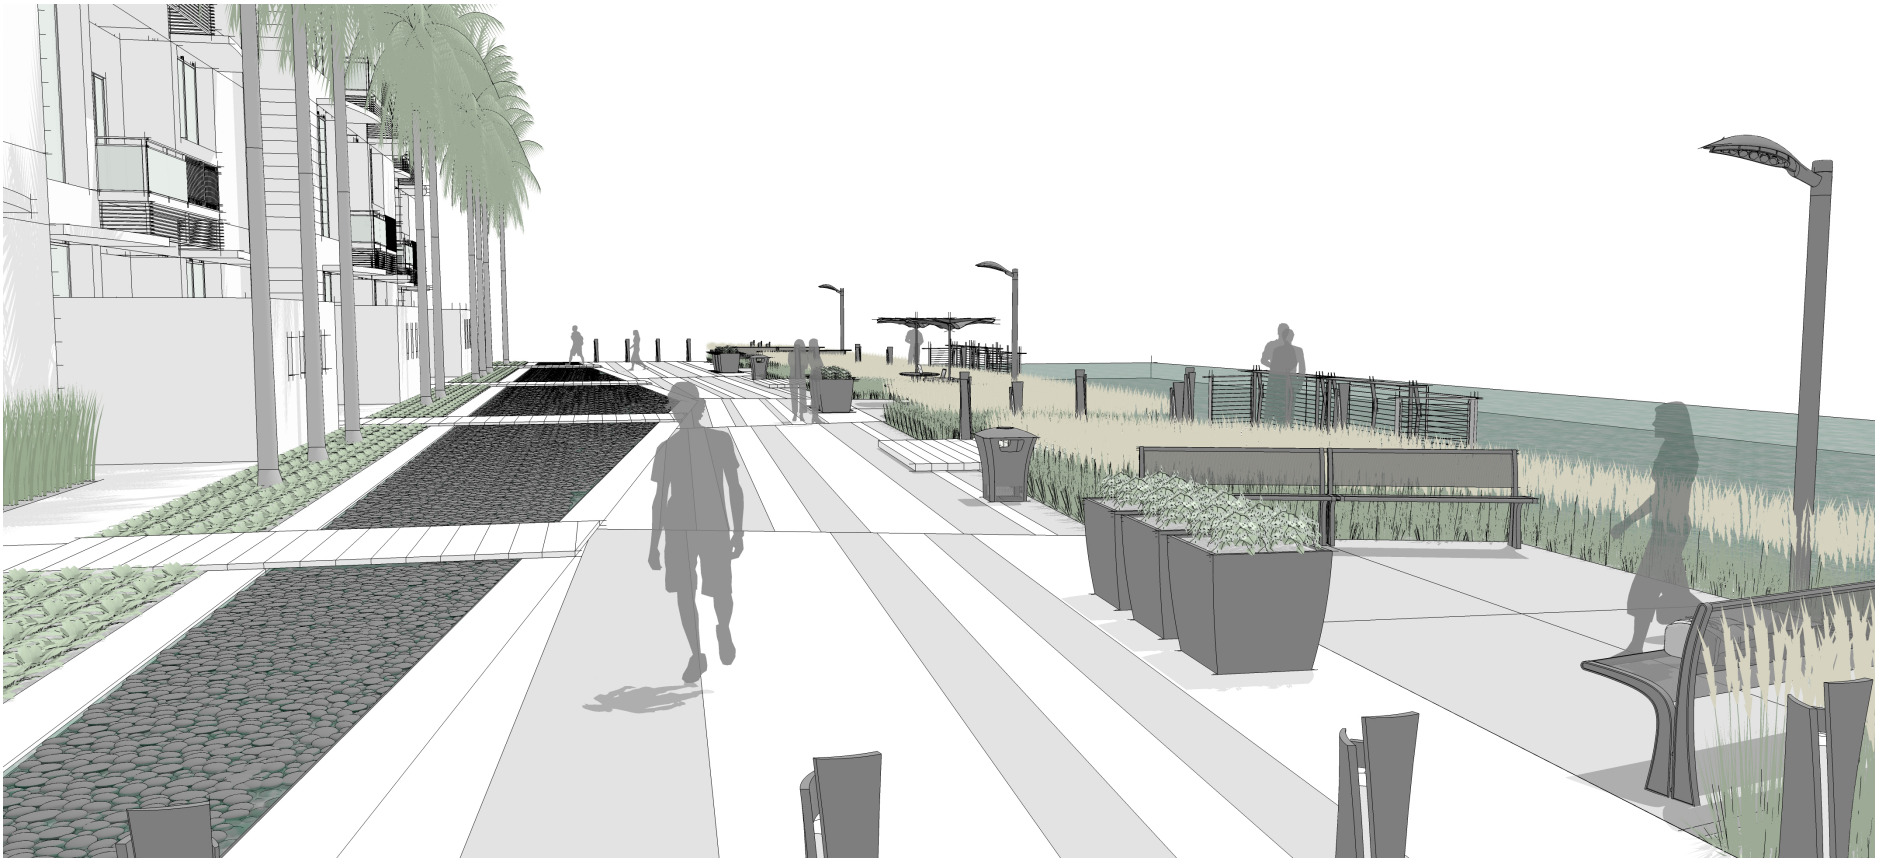

LIVE APPLICATION

PUBLIC SPACE – LINEAR PARK (LP)

VIEW #1

LOCATION:
PUBLIC

PLACE:
LINEAR PARK

A linear park is an interconnected park typically along rivers, streams, or canals that is connected by pedestrian walkways and bicycle paths.

- A** A linear park adjacent to riverfront housing elevates the river as a community resource and celebrates water views.
- B** Wide pathway allows for easy and safe use by pedestrians and cyclists and encourages outdoor activities.
- C** Landscaping intertwines people with nature in an urban setting and helps to demarcate the edges of public and private zones. A sleek, linear rain basin accents plant life and demonstrates a commitment to sustainability.
- D** Paved areas and mini-piers encourage community gathering along the waterfront and enhances the community feel of a neighborhood.
- E** **Charlie tables** and **Shade umbrellas** create sheltered gathering areas that encourage a sense of community.
- F** **Stay benches** provide comfortable gathering areas for multiple groups simultaneously.
- G** **Jessie rails** provide a surface for food or beverages while enjoying luxurious waterfront views.

H I J K L next page

PLAN

ELEVATION

ELEMENTS, ATTRIBUTES, AND USER EXPERIENCE (CONTINUED)

- H** **Guide bollards** define the edges of each mini-pier and the end of the main walkway.
- I** **Signal pedestrian lighting** provides an element of safety that extends use of the park into the evening hours.
- J** **Pitch litters** provide attractive options to conceal and recycle waste.
- K** **Sorella planters** offer a habitat for colorful flowers, define boundaries between walk path and gathering areas, and engage visual and olfactory senses.
- L** **FGP bike racks** support healthy practices and alternative transit options by providing secure bike storage. This also invites park use by riders coming from a greater distance.