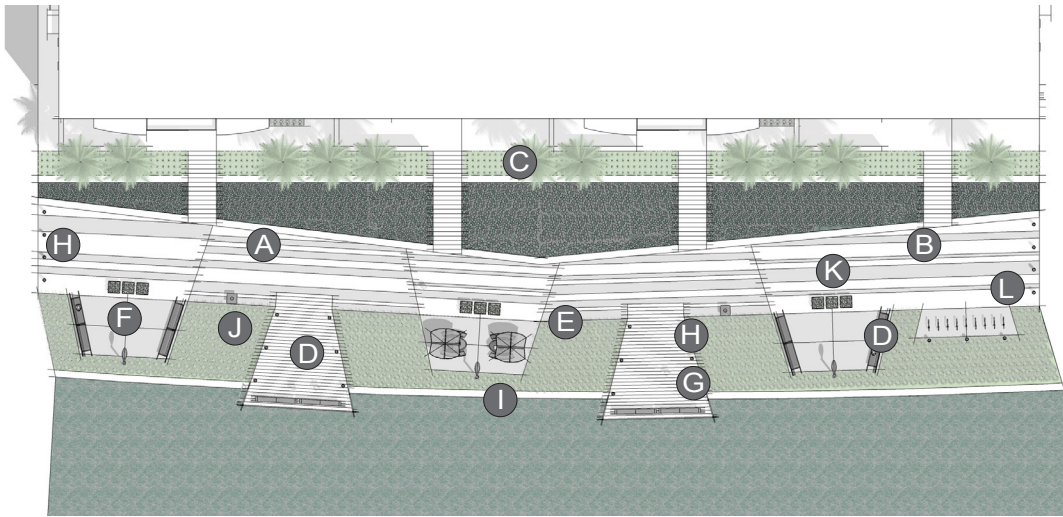

PLAN

ELEMENTS, ATTRIBUTES, AND USER EXPERIENCE

- **A** A linear park adjacent to riverfront housing elevates the river as a community resource and celebrates water views.
- **B** Wide pathway allows for easy and safe use by pedestrians and cyclists and encourages outdoor activities.
- **C** Landscaping intertwines people with nature in an urban setting and helps to demarcate the edges of public and private zones. A sleek, linear rain basin accents plant life and demonstrates a commitment to sustainability.
- **D** Paved areas and mini-piers encourage community gathering along the waterfront and enhances the community feel of a neighborhood.
- **E** **Charlie tables** and **Shade umbrellas** create sheltered gathering areas that encourage a sense of community.
- **F** **Stay benches** provide comfortable gathering areas for multiple groups simultaneously.
- **G** **Jessie rails** provide a surface for food or beverages while enjoying luxurious waterfront views.

H I J K L next page