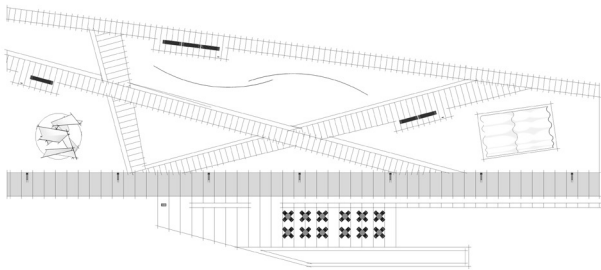

VIEW #2

LIVE

SP

landscapeforms.com

landscapeforms®

PLAN

ELEVATION

ELEMENTS, ATTRIBUTES, AND USER EXPERIENCE

- A** Angular walls (custom element) modulate vistas and views as users are exploring along paths throughout the sculpture garden. These walls and paths define individual zones for each sculpture, which makes the park feel more approachable in scale and encourages individual mindfulness.
- B** **Palisade benches** offer generous areas for gathering with others or quiet contemplation while viewing sculptures.
- C** **Reeder illuminated sign** is used to identify sculptures and share basic information about each artist.
- D** **Parc Centre tables** and **Parc Centre chairs** create a small gathering area off main path which offers a retreat for a variety of activities including reading, dining, or socializing.
- E** **Rama pedestrian lighting** defines primary circulation paths to guide safe passage through the park at night.
- F** **MultipliCITY litters** provide attractive options to conceal and recycle waste.
- G** A central water feature adjacent to carefully sculpted plantings adds to the immersive nature and aesthetic appeal of the park experience.

PERSPECTIVE

PLAN