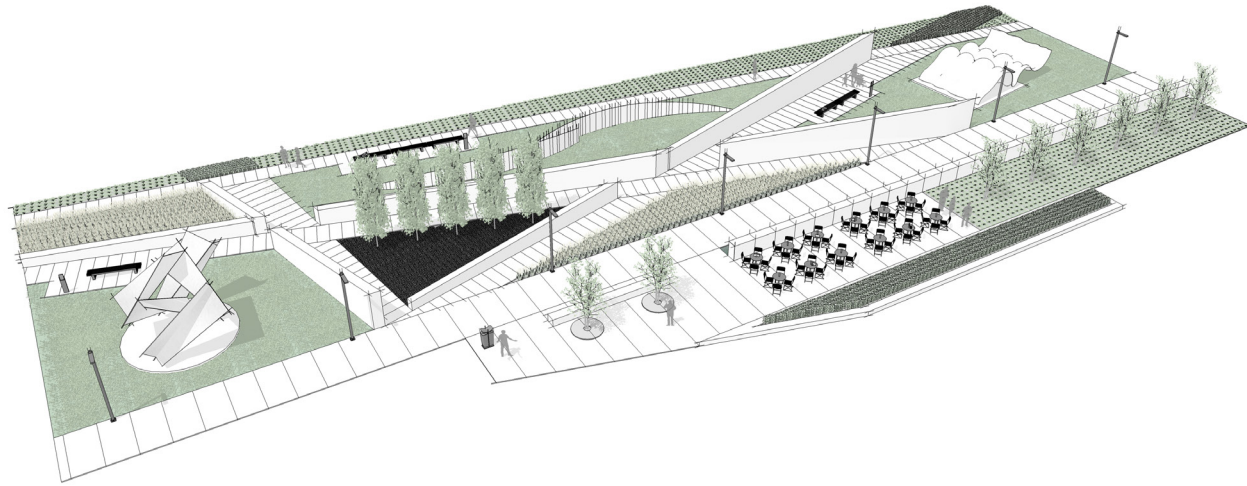

LIVE APPLICATION
PUBLIC SPACE – SCULPTURE PARK (SP)

VIEW #1

LOCATION:
PUBLIC

PLACE:
SCULPTURE PARK

A sculpture park is a public space dedicated to the presentation of permanent or rotating dimensional art work in landscaped surroundings.

VIEW #2

LIVE

SP

landscapeforms.com

landscapeforms®

PLAN

ELEVATION

ELEMENTS, ATTRIBUTES, AND USER EXPERIENCE

- A** Angular walls (custom element) modulate vistas and views as users are exploring along paths throughout the sculpture garden. These walls and paths define individual zones for each sculpture, which makes the park feel more approachable in scale and encourages individual mindfulness.
- B** **Palisade benches** offer generous areas for gathering with others or quiet contemplation while viewing sculptures.
- C** **Reeder illuminated sign** is used to identify sculptures and share basic information about each artist.
- D** **Parc Centre tables** and **Parc Centre chairs** create a small gathering area off main path which offers a retreat for a variety of activities including reading, dining, or socializing.
- E** **Rama pedestrian lighting** defines primary circulation paths to guide safe passage through the park at night.
- F** **MultipliCITY litters** provide attractive options to conceal and recycle waste.
- G** A central water feature adjacent to carefully sculpted plantings adds to the immersive nature and aesthetic appeal of the park experience.

PERSPECTIVE

PLAN