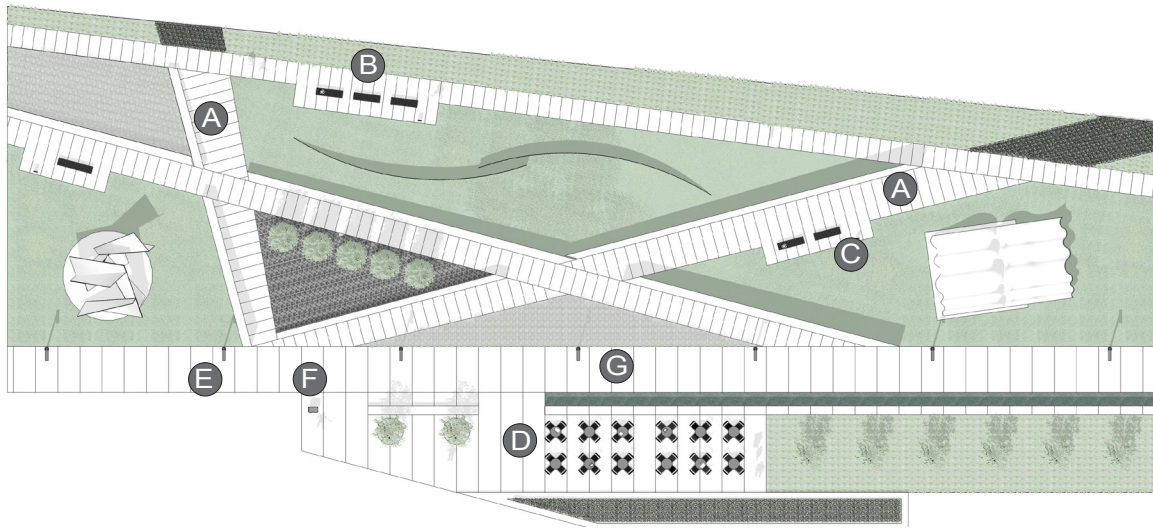

LIVE APPLICATION
PUBLIC SPACE – SCULPTURE PARK (SP)

VIEW #1

LOCATION:
PUBLIC

PLACE:
SCULPTURE PARK

A sculpture park is a public space dedicated to the presentation of permanent or rotating dimensional art work in landscaped surroundings.

VIEW #2

LIVE

SP

landscapeforms.com

landscapeforms®

PLAN

ELEVATION

ELEMENTS, ATTRIBUTES, AND USER EXPERIENCE

- A** Angular walls (custom element) modulate vistas and views as users are exploring along paths throughout the sculpture garden. These walls and paths define individual zones for each sculpture, which makes the park feel more approachable in scale and encourages individual mindfulness.
- B** **Palisade benches** offer generous areas for gathering with others or quiet contemplation while viewing sculptures.
- C** **Reeder illuminated sign** is used to identify sculptures and share basic information about each artist.
- D** **Parc Centre tables** and **Parc Centre chairs** create a small gathering area off main path which offers a retreat for a variety of activities including reading, dining, or socializing.
- E** **Rama pedestrian lighting** defines primary circulation paths to guide safe passage through the park at night.
- F** **MultipliCITY litters** provide attractive options to conceal and recycle waste.
- G** A central water feature adjacent to carefully sculpted plantings adds to the immersive nature and aesthetic appeal of the park experience.

PERSPECTIVE

PLAN