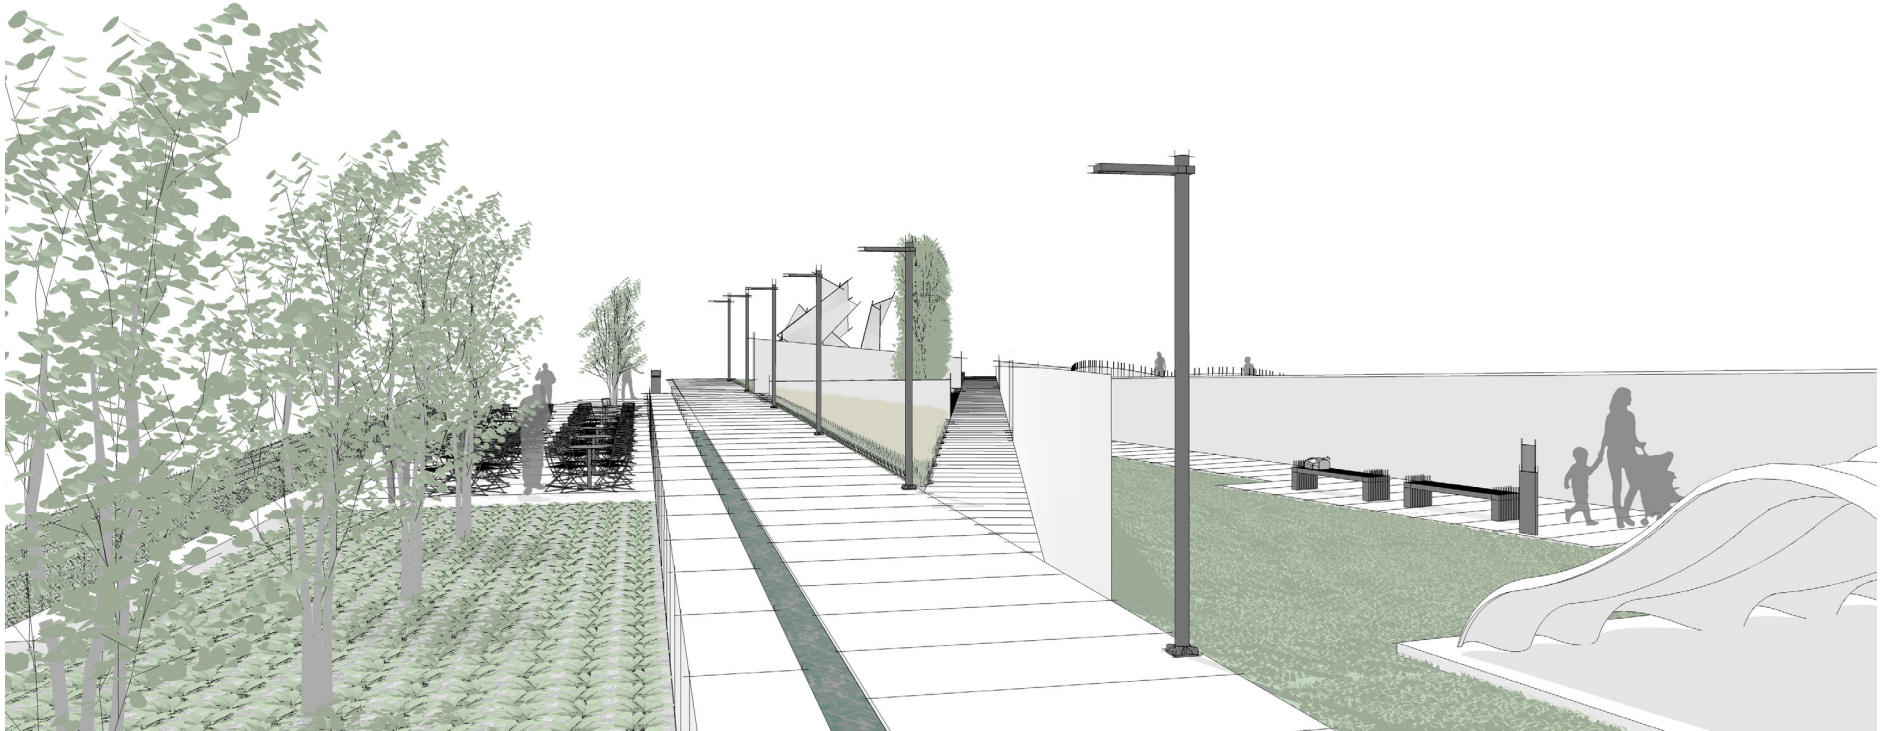

LIVE APPLICATION
PUBLIC SPACE – SCULPTURE PARK (SP)

VIEW #1

LOCATION:
PUBLIC

PLACE:
SCULPTURE PARK

A sculpture park is a public space dedicated to the presentation of permanent or rotating dimensional art work in landscaped surroundings.

VIEW #2

LIVE

SP

landscapeforms.com

landscapeforms®

PLAN

ELEVATION

ELEMENTS, ATTRIBUTES, AND USER EXPERIENCE

- A** Angular walls (custom element) modulate vistas and views as users are exploring along paths throughout the sculpture garden. These walls and paths define individual zones for each sculpture, which makes the park feel more approachable in scale and encourages individual mindfulness.
- B** **Palisade benches** offer generous areas for gathering with others or quiet contemplation while viewing sculptures.
- C** **Reeder illuminated sign** is used to identify sculptures and share basic information about each artist.
- D** **Parc Centre tables** and **Parc Centre chairs** create a small gathering area off main path which offers a retreat for a variety of activities including reading, dining, or socializing.
- E** **Rama pedestrian lighting** defines primary circulation paths to guide safe passage through the park at night.
- F** **MultipliCITY litters** provide attractive options to conceal and recycle waste.
- G** A central water feature adjacent to carefully sculpted plantings adds to the immersive nature and aesthetic appeal of the park experience.

PERSPECTIVE

PLAN