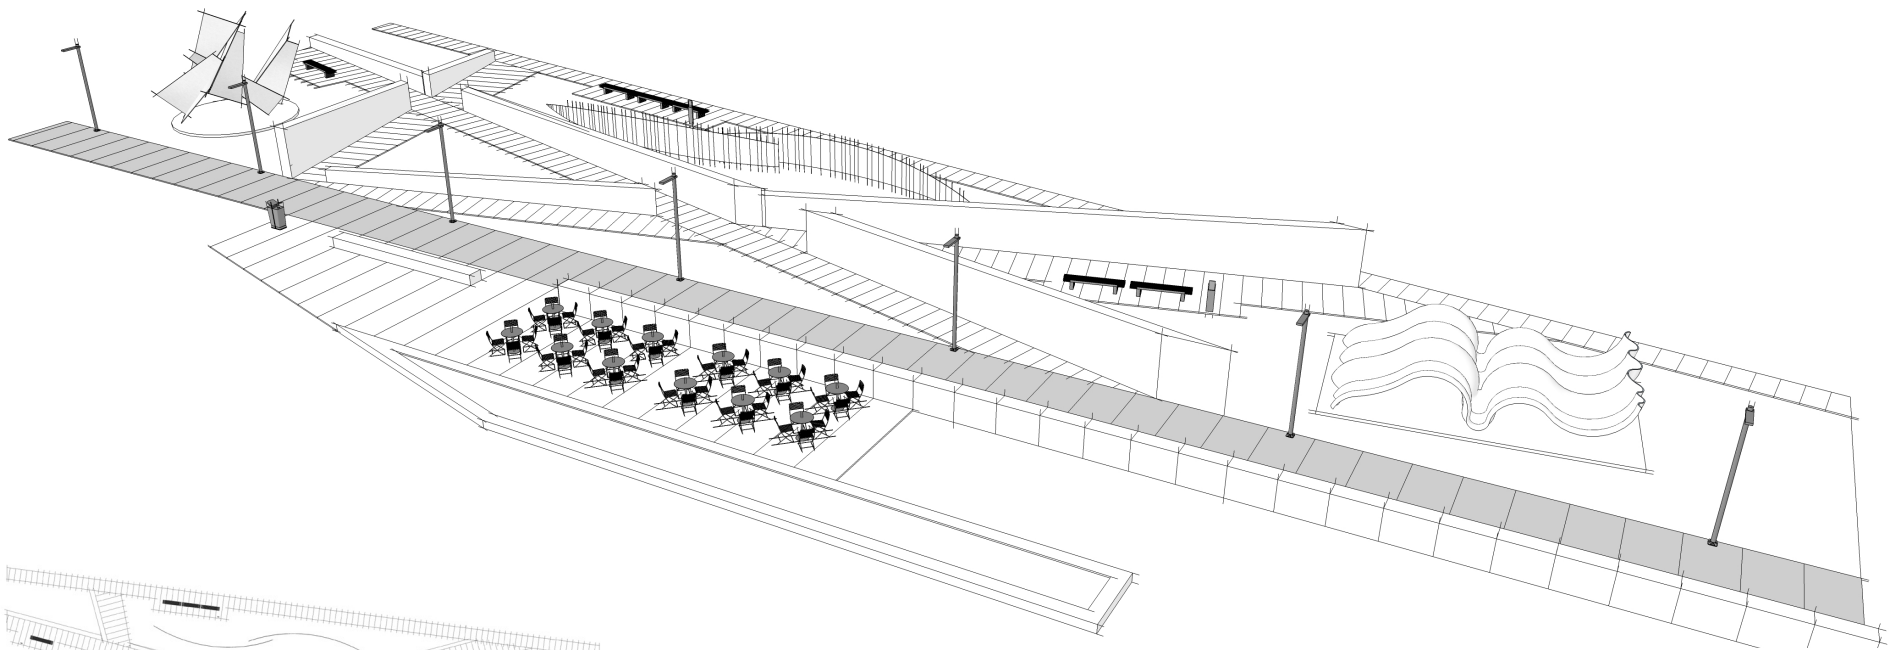

LIVE APPLICATION
PUBLIC SPACE – SCULPTURE PARK (SP)

VIEW #1

LOCATION:
PUBLIC

PLACE:
SCULPTURE PARK

A sculpture park is a public space dedicated to the presentation of permanent or rotating dimensional art work in landscaped surroundings.

VIEW #2

LIVE

SP

landscapeforms.com

landscapeforms®

PLAN

ELEVATION

ELEMENTS, ATTRIBUTES, AND USER EXPERIENCE

- A** Angular walls (custom element) modulate vistas and views as users are exploring along paths throughout the sculpture garden. These walls and paths define individual zones for each sculpture, which makes the park feel more approachable in scale and encourages individual mindfulness.
- B** **Palisade benches** offer generous areas for gathering with others or quiet contemplation while viewing sculptures.
- C** **Reeder illuminated sign** is used to identify sculptures and share basic information about each artist.
- D** **Parc Centre tables** and **Parc Centre chairs** create a small gathering area off main path which offers a retreat for a variety of activities including reading, dining, or socializing.
- E** **Rama pedestrian lighting** defines primary circulation paths to guide safe passage through the park at night.
- F** **MultipliCITY litters** provide attractive options to conceal and recycle waste.
- G** A central water feature adjacent to carefully sculpted plantings adds to the immersive nature and aesthetic appeal of the park experience.

PERSPECTIVE

PLAN