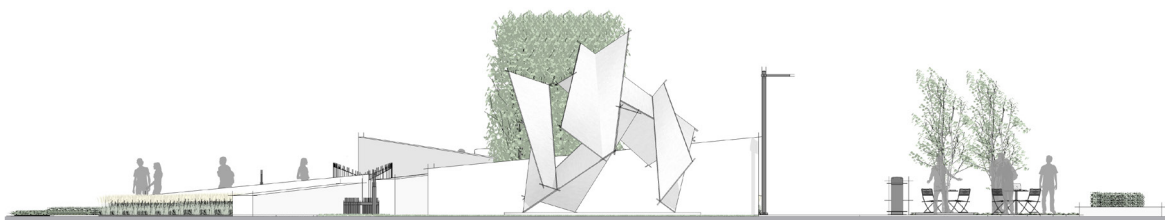

LIVE APPLICATION
PUBLIC SPACE – SCULPTURE PARK (SP)

VIEW #1

LOCATION:
PUBLIC

PLACE:
SCULPTURE PARK

A sculpture park is a public space dedicated to the presentation of permanent or rotating dimensional art work in landscaped surroundings.

VIEW #2

LIVE

SP

landscapeforms.com

landscapeforms®

PLAN

ELEVATION

ELEMENTS, ATTRIBUTES, AND USER EXPERIENCE

- A** Angular walls (custom element) modulate vistas and views as users are exploring along paths throughout the sculpture garden. These walls and paths define individual zones for each sculpture, which makes the park feel more approachable in scale and encourages individual mindfulness.
- B** **Palisade benches** offer generous areas for gathering with others or quiet contemplation while viewing sculptures.
- C** **Reeder illuminated sign** is used to identify sculptures and share basic information about each artist.
- D** **Parc Centre tables** and **Parc Centre chairs** create a small gathering area off main path which offers a retreat for a variety of activities including reading, dining, or socializing.
- E** **Rama pedestrian lighting** defines primary circulation paths to guide safe passage through the park at night.
- F** **MultipliCITY litters** provide attractive options to conceal and recycle waste.
- G** A central water feature adjacent to carefully sculpted plantings adds to the immersive nature and aesthetic appeal of the park experience.

PERSPECTIVE

PLAN